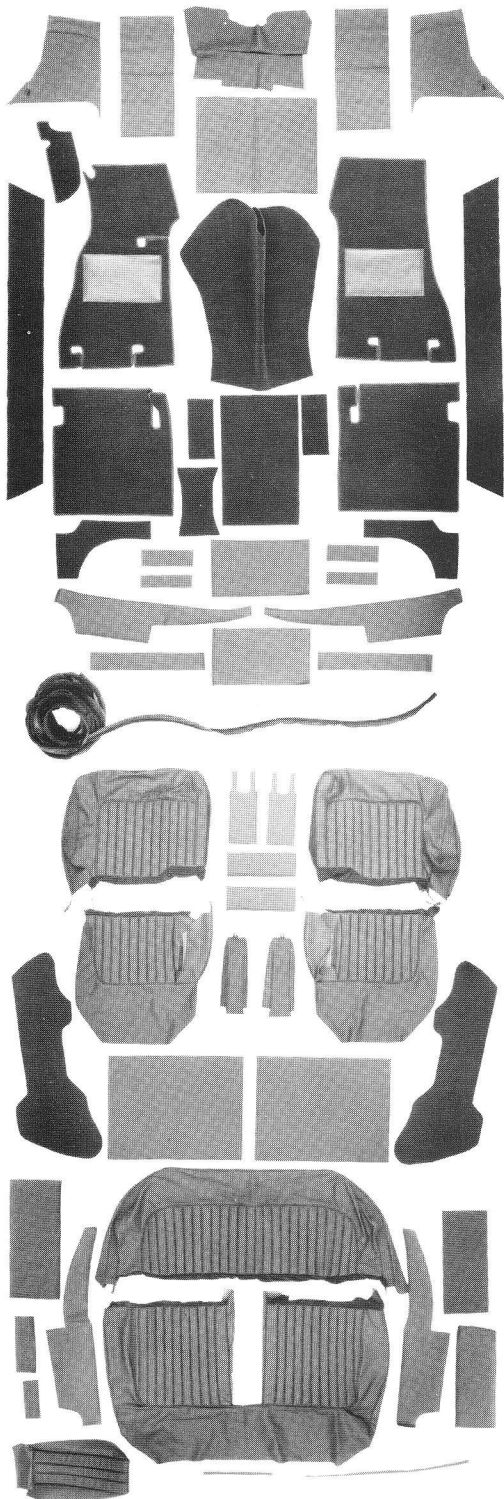

# ORIGINAL SPECIFICATION JAGUAR INTERIORS

2.5 V8 & V8 250 DAIMLER SALOON, 1962-1969  
INDIVIDUAL COMPONENTS

Total Deliveries: 17,620

PART NO.	DESCRIPTION	ILLUS. NO.	PART NO.	DESCRIPTION	ILLUS. NO.
<b>CARPETS, UNDERFELTS, STUDS</b>					
07DA	Carpet Set, 100% deep pile wool, automatic	C	07D10	Radio Surround Retrim Kit	
07DB	Carpet Set, 100% deep pile wool, manual	C	072	A-Post Panels, pr.	3
07D12A	Underfelt Kit, automatic		0711	B/C-Post Panels, pr.	4
07D12B	Underfelt Kit, manual		074	No. 4 Cover Panels, trimmed, pr.	5
1025	Male Carpet Studs, (16 req.), ea.		075	No. 5 Cover Panels, trimmed, pr.	6
1029	Female Carpet Studs, (16 req.), ea.		07D14A	Front Door Panels, trimmed fibreboard, pr.	7
<b>CONNOLLY LEATHER SEATS, FOAM CUSHIONS</b>					
07D7A	Leather Front Seat Covers, with armrests, pr., non-embossed	1	07D15A	Front Door Upper Capping Retrim Kits, 67-69, 250 V8 only, wood not included, pr.	
07DNEA	Leather Front Seat Covers, with armrests, pr., embossed.	1	07D14B	Rear Door Panels, trimmed fibreboard, pr.	8
07D7B	Leather Rear Seat Cover, with armrest non-embossed	2	07D15B	Rear Door Upper Capping Retrim Kits, 67-69, 250 V8 only, wood not included, pr.	
07DNEB	Leather Rear Seat Cover, with armrest, embossed	2	0715	Rear Parcel Shelf	9
077DFL	Front Seat Foam Cushions, left		07D9	Underdash Retrim Kit	
077DFR	Front Seat Foam Cushions, right		1033	Furflex Door Trim, (41 ft. req.) per ft.	
077BF	Rear Seat Foam Cushions		<b>BOOT AREA</b>		
<b>PANELS, VINYL or MOQUETTE TRIM, HEADLINER</b>					
07D8	Headliner & Visor Kit, wool union cloth		073	Boot Mat, grey Hardura with boot snaps	10
	07D8A, fawn		073A	Boot Mat, black Hardura with boot snaps	10
	07D8B, grey		0716	Boot Sides, black fibreboard	11
	07D8C, green		<b>MISCELLANEOUS</b>		
			JB	Jack Bag	
			HFK	Connolly Leather Cleaning Kit	