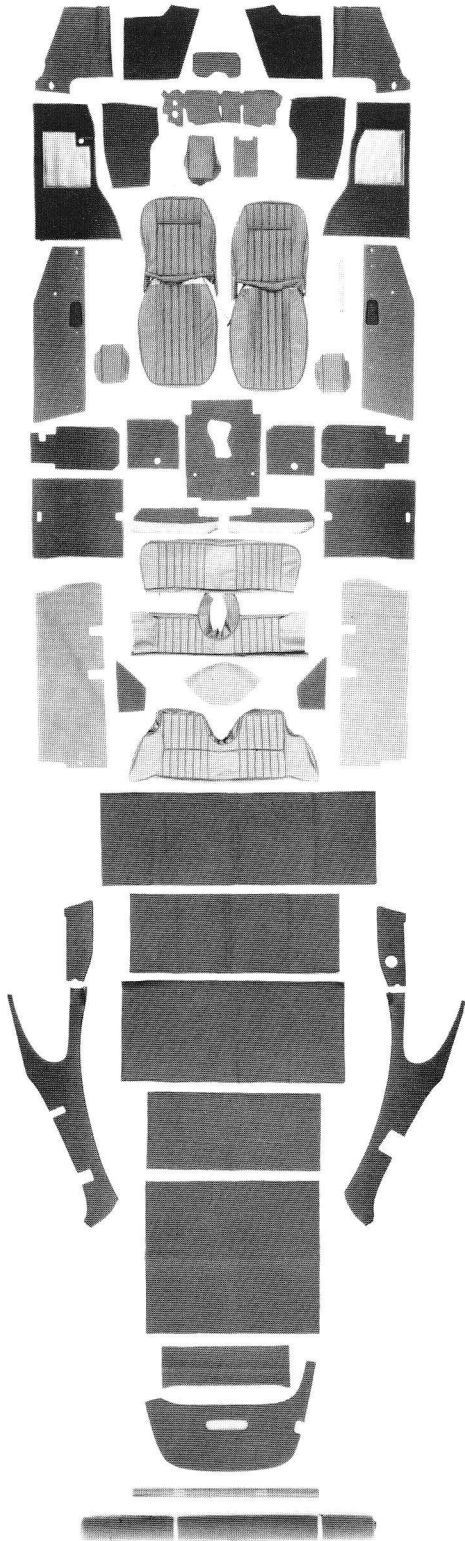

# ORIGINAL SPECIFICATION JAGUAR INTERIORS

E-TYPE 2+2 SERIES III, 1971-1974  
INDIVIDUAL COMPONENTS

12-cylinder

Total Deliveries: 7,300

PART NO.	DESCRIPTION	ILLUS. NO.	PART NO.	DESCRIPTION	ILLUS. NO.
<b>CARPETS, UNDERFELTS, STUDS</b>			<b>PANELS &amp; VINYL TRIM PIECES</b>		
02FCW	2 Front Floor Carpets, 100% deep pile wool		021	A-Post Panels, pr.	3
02RCW	2 Rear Floor Carpets, 100% deep pile wool		022	Inner Sill Panel Kit, vinyl & foam, pr.	4
05CW	Complete Carpet Set, 100% deep pile wool	C	023	Underdash Hardura Set, black only	5
0515A	Front Floor Underfelts, pr.		024	Door Panels, (less chrome), trimmed fibreboard, with plastic pockets & mounting clips, pr.	6
0515B	Underfelt Kit		024P	Door Panel Pockets, pr.	
1030	Carpet Snap Set, per car		0413	No. 13 Side Panels, trimmed aluminium, pr.	10
<b>CONNOLLY LEATHER SEATS, HEADREST COVERS, GEAR LEVER BOOTS</b>			0415	Wheel Arch Covers, 71 only, vinyl pr.	11
025	Leather Front Seat Covers, embossed, pr.	1	056	Wheel Arch Covers, 72-on, short, pr.	
0510R	Leather Rear Seat Cover, embossed	2	0416B	No. 16 Side Panels, trimmed aluminium, 71-on	16
0122B	Leather Headrest Covers, embossed, pr.	13	058A	Rear Door Panel, 71-72, trimmed, flap tucks under rear window seal	8
0116B	Gear Lever Boot, leather, black only	12	058B	Rear Door Panel, 73-74, trimmed	8
026K	Centre Storage Box Trim Kit, manual, (includes lever boot, console cover, boards inside of box & vinyl)	7	059	Panel Below Rear Door, trimmed aluminium	9
026KA	Centre Storage Box Trim Kit, automatic (includes console cover, boards inside of box & vinyl)		0310C	Rear Parcel Area Retrim Kit, vinyl & foam	14
026	Centre Console Cover, leather		1010	Headliner Material, per yard (4 yds. req.) 1010A, fawn 1010B, grey	
0212L	Front Seat Foam Cushion, left		0128	Padded Dash Cover, (screen rail fascia), moulded black PVC & foam	15
0212R	Front Seat Foam Cushion, right		BD3-8486	Radio Surround, non-airconditioned, moulded black PVC & foam, manual only	18
0215	Rubber Seat Diaphragms, supports seat foam cushion, pr.		<b>CENTRE CONSOLES</b>		
026F	Console Cushion Foam		BD39241	Centre Console, (plastic), automatic with air-conditioning	
0122BF	Headrest Foams, ea.		BD39240	Centre Console, (plastic), manual with air-conditioning	
			BD39238	Centre Console, (plastic), manual without air-conditioning	
			<b>RUBBER SEALS</b>		
			SEE PAGE 69		
			<b>MISCELLANEOUS</b>		
			JB	Jack Bag	
			HFK	Connolly Leather Cleaning Kit	