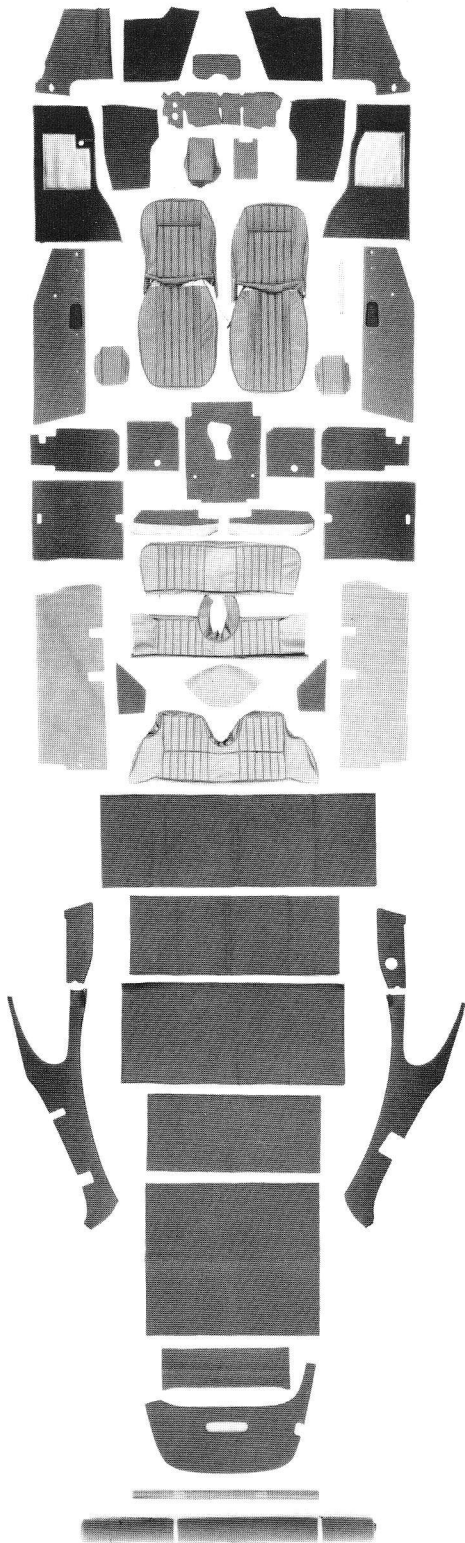

ORIGINAL SPECIFICATION JAGUAR INTERIORS

E-TYPE 2+2 SERIES III, 1971-1974
INDIVIDUAL COMPONENTS

12-cylinder

Total Deliveries: 7,300

PART NO.	DESCRIPTION	ILLUS. NO.	PART NO.	DESCRIPTION	ILLUS. NO.
CARPETS, UNDERFELTS, STUDS			PANELS & VINYL TRIM PIECES		
02FCW	2 Front Floor Carpets, 100% deep pile wool		021	A-Post Panels, pr.	3
02RCW	2 Rear Floor Carpets, 100% deep pile wool		022	Inner Sill Panel Kit, vinyl & foam, pr.	4
05CW	Complete Carpet Set, 100% deep pile wool	C	023	Underdash Hardura Set, black only	5
0515A	Front Floor Underfelts, pr.		024	Door Panels, (less chrome), trimmed fibreboard, with plastic pockets & mounting clips, pr.	6
0515B	Underfelt Kit		024P	Door Panel Pockets, pr.	
1030	Carpet Snap Set, per car		0413	No. 13 Side Panels, trimmed aluminium, pr.	10
CONNOLLY LEATHER SEATS, HEADREST COVERS, GEAR LEVER BOOTS			0415	Wheel Arch Covers, 71 only, vinyl pr.	11
025	Leather Front Seat Covers, embossed, pr.	1	056	Wheel Arch Covers, 72-on, short, pr.	
0510R	Leather Rear Seat Cover, embossed	2	0416B	No. 16 Side Panels, trimmed aluminium, 71-on	16
0122B	Leather Headrest Covers, embossed, pr.	13	058A	Rear Door Panel, 71-72, trimmed, flap tucks under rear window seal	8
0116B	Gear Lever Boot, leather, black only	12	058B	Rear Door Panel, 73-74, trimmed	8
026K	Centre Storage Box Trim Kit, manual, (includes lever boot, console cover, boards inside of box & vinyl)	7	059	Panel Below Rear Door, trimmed aluminium	9
026KA	Centre Storage Box Trim Kit, automatic (includes console cover, boards inside of box & vinyl)		0310C	Rear Parcel Area Retrim Kit, vinyl & foam	14
026	Centre Console Cover, leather		1010	Headliner Material, per yard (4 yds. req.) 1010A, fawn 1010B, grey	
0212L	Front Seat Foam Cushion, left		0128	Padded Dash Cover, (screen rail fascia), moulded black PVC & foam	15
0212R	Front Seat Foam Cushion, right		BD3-8486	Radio Surround, non-airconditioned, moulded black PVC & foam, manual only	18
0215	Rubber Seat Diaphragms, supports seat foam cushion, pr.		CENTRE CONSOLES		
026F	Console Cushion Foam		BD39241	Centre Console, (plastic), automatic with air-conditioning	
0122BF	Headrest Foams, ea.		BD39240	Centre Console, (plastic), manual with air-conditioning	
			BD39238	Centre Console, (plastic), manual without air-conditioning	
			RUBBER SEALS		
			SEE PAGE 69		
			MISCELLANEOUS		
			JB	Jack Bag	
			HFK	Connolly Leather Cleaning Kit	