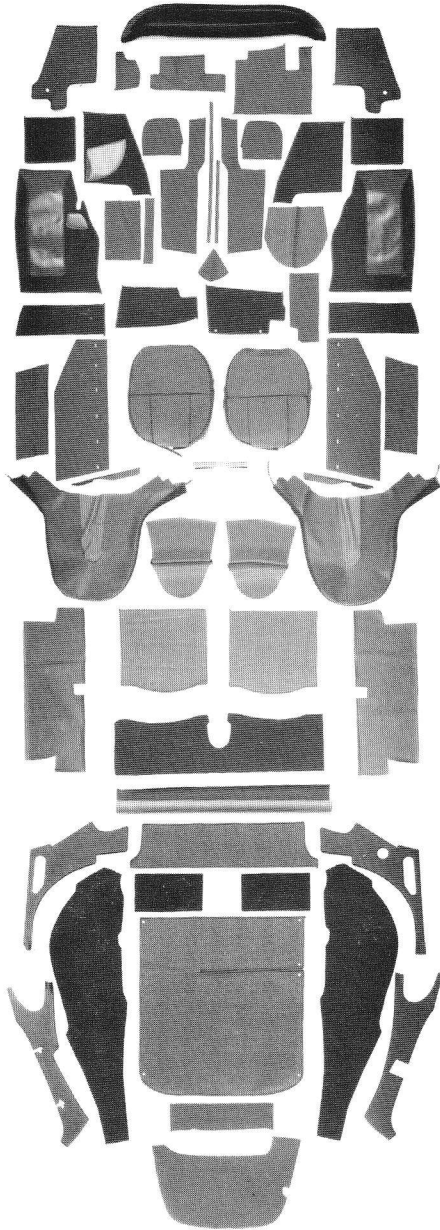

# ORIGINAL SPECIFICATION JAGUAR INTERIORS

E-TYPE COUPE SERIES I & II, 1961-1971  
INDIVIDUAL COMPONENTS

6-cylinder

Total Deliveries: 3.8/4.2 61-68, 15,440  
Total Deliveries: 4.2, 69-71, 4,860

PART NO. DESCRIPTION ILLUS. NO.

### CARPETS, UNDERFELTS, STUDS

01FCA	2 Front Floor Carpets, 100% deep pile wool, (61-62, flat floor, leather heel pads)	CA
01FCB	2 Front Floor Carpets, 100% deep pile wool, 62-71	CB
01CA	Carpet Set, 100% deep pile wool, 61-62 flat floor	C
01CB	Carpet Set, 100% deep pile wool, 62-71	C
0120A	2 Front Floor Underfelts, flat floor, 61-62	
0120B	2 Front Floor Underfelts, 62-71	
0120C	Underfelt Kit, 61-62, flat floor	
0120D	Underfelt Kit, 62-71	
1025	Male Carpet Studs, (8 req.), ea.	
1029	Female Carpet Studs, (8 req.), ea.	