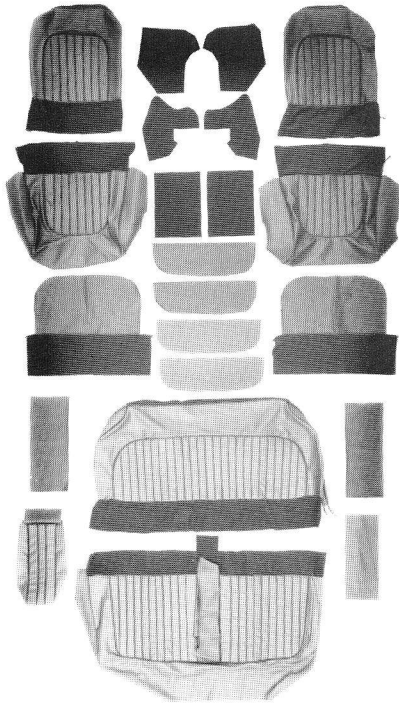

ORIGINAL SPECIFICATION JAGUAR INTERIORS

MARK II SALOON, 1959-1968 INDIVIDUAL COMPONENTS

Total Deliveries: 83,800

Two piece front carpets each side are early MKIIs, to May 1964.
One piece front carpets each side are later MKIIs, May 1964-on.