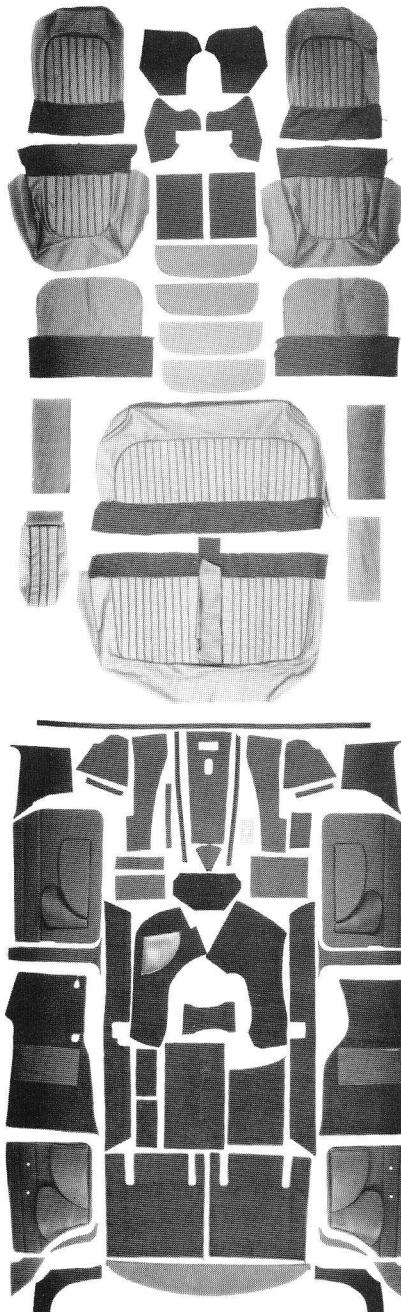

ORIGINAL SPECIFICATION JAGUAR INTERIORS

MARK II SALOON, 1959-1968 INDIVIDUAL COMPONENTS

Total Deliveries: 83,800

Two piece front carpets each side are early MKIIs, to May 1964.
One piece front carpets each side are later MKIIs, May 1964-on.