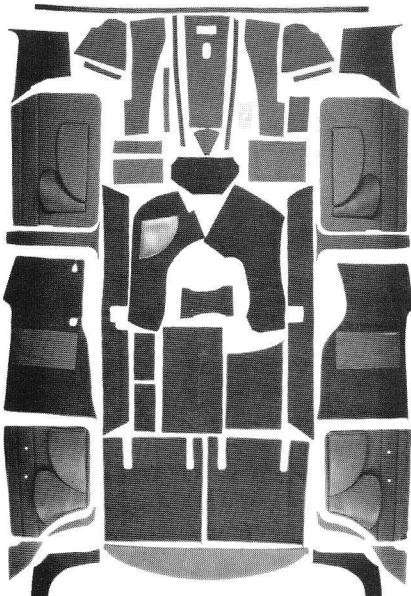

PART NO.	DESCRIPTION	ILLUS. NO.	PART NO.	DESCRIPTION	ILLUS. NO.
CARPETS, UNDERFELTS, STUDS					
07FCA	Front Floor Carpets, 100% deep pile wool, (2 piece ea. side), automatic, pr.	CA	077B	Leather Rear Seat Cover	6
07FCB	Front Floor Carpets, 100% deep pile wool, (1 piece ea. side), automatic, pr.	CB	077F	Front Seat Squab & Cushion Foams, 7 pleats, per seat	
07FCC	Front Floor Carpets, 100% deep pile wool, (2 part ea. side), manual, pr.	CA	078F	Front Seat Squab & Cushion Foams, 8 pleats, per seat	
07FCD	Front Floor Carpets, 100% deep pile wool, (1 piece ea. side), manual, pr.	CB	077BF	Rear Seat Squab & Cushion Foams	
07CA	Carpet Set, 100% deep pile wool, (2 piece front), automatic	CA	079	Leather Gear Lever Boot, colour of interior	7
07CB	Carpet Set, 100% deep pile wool, (1 piece front), automatic	CB	PANELS, VINYL or MOQUETTE TRIM, HEADLINER		
07CC	Carpet Set, 100% deep pile wool, (2 piece front), manual	CA	078R	Headliner & Visor Kit, wool union cloth, recessed visors, up to November, 1960	
07CD	Carpet Set, 100% deep pile wool, (1 piece front), manual	CB	078AR	fawn	
0712FA	Front Floor Underfelts, automatic, pr.		078BR	grey	
0712FB	Front Floor Underfelts, manual, pr.		078CR	green	
0712A	Underfelt Kit, automatic		078NR	Headliner & Visor Kit, wool union cloth, non-recessed visors	
0712B	Underfelt Kit, manual		078ANR	fawn	
1025	Male Carpet Stud, (16 req.), ea.		078BNR	grey	
1029	Female Carpet Stud, (16 req.), ea.		078CNR	green	
BOOT AREA					
073	Boot Mat, grey Hardura, with 6 black snaps	3	0710A	Centre Console Retrim Kit, automatic	12
073A	Boot Mat, black Hardura, with 6 black snaps	3	0710B	Centre Console Retrim Kit, manual	12
0716	Boot Sides, fibreboard, black	13	072	A-Post Panels, pr.	2
CONNOLLY LEATHER SEATS, GEAR LEVER BOOTS, CONSOLE KITS, FOAM CUSHIONS					
077A7	Leather Front Seat Covers, 7 pleated panels, pr., (specify reclining or non-reclining, & with or without picnic tables)	1A	0711	B/C-Post Panels, pr.	8
077A8	Leather Front Seat Covers, 8 pleated panels, pr., (specify reclining or non-reclining, & with or	1B	074	No. 4 Cover Panels, trimmed, pr.	4
RUBBER SEALS					
SEE PAGE 70					
MISCELLANEOUS					
JB	Jack Bag		075	No. 5 Cover Panels, trimmed, pr.	5
HFK	Connolly Leather Cleaning Kit		1033	Furflex Door Trim, (41 ft. req.), per ft.	
			0714A	Front Door Panels, with armrests, trimmed fibreboard, pr.	9
			0714B	Rear Door Panels, with armrests, trimmed fibreboard, pr.	10
			0715	Rear Parcel Shelf	11