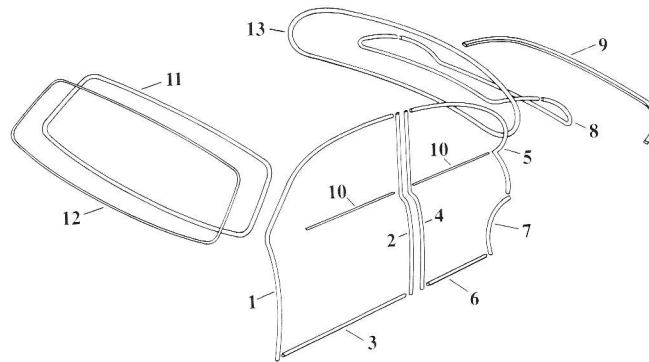

ORIGINAL SPECIFICATION JAGUAR INTERIORS

RUBBER SEALS

MK IX, MK II, XJ6/12 SI & II SALOONS

MARK IX SALOON

1959-1961

PART NO.	DESCRIPTION	PART NO.	DESCRIPTION	PART NO.	DESCRIPTION	PART NO.	DESCRIPTION
BD4321	Wheel Skirt & Fuel Lid Buffer	BD9868	Override Seal	3461	Head Lamp Seal, CH no. 790001 to 793106	C8297	Fog Light Grommet
BD5364	Rear Window Seal	BD12584	Windscreen Seal	C9926	Front Indicator Seal	C5522/2	Windscreen Wiper Bezel Bushing
		BD12545/1	Windscreen Seal Insert			C5497	Washer Jet Pad

MARK II SALOON

1959-1968

PART NO.	DESCRIPTION	ILLUS. NO.
BD18267	A-Post Seal (L.H.)	1
BD18268	A-Post Seal (R.H.)	1
BD19155	B-Post Seal (L.H.)	2
BD19156	B-Post Seal (R.H.)	2
BD18271	Front Sill Seals, ea.	3
BD18265	C-Post Seal (R.H.)	4
BD18266	C-Post Seal (L.H.)	4
BD18269	Top D-Post Seal (L.H.)	5
BD18270	Top D-Post Seal (R.H.)	5
BD18272	Rear Sill Seals, ea.	6
BD18273/1	Lower D-Post Seals, ea.	7

PART NO.	DESCRIPTION	ILLUS. NO.
BD14100/1	Boot Lid Seals, (2 req.), ea.	8
BD9949/1	Rear Bumper Seal	9
BD20010/3	Inner Window Wipes, (4 req.), ea.	10
BD20010/3	Outer Window Wipes, early models up to April 1964, (4 req.), ea.	10
BD26888	Windscreen Seal	11
BD48847	Windscreen Seal Insert	12
BD16992	Rear Glass Seal	13
BD9876	Vent Intake Sponge	

XJ6 & XJ12, SERIES II

1974-1979

PART NO.	DESCRIPTION	ILLUS. NO.
BD48848	Windscreen Seal	1
BD48847	Windscreen Seal Insert	2
BD38361	Rear Window Seal	3
BD48847	Rear Window Seal Insert	2
RTC2610	Front Door Seal (R.H.)	4
RTC2609	Front Door Seal (L.H.)	5
RTC2612	Rear Door Seal (R.H.)	6
RTC2611	Rear Door Seal (L.H.)	7
BBC4441	Boot Lid Seal	8
BAC3313	Rear Bonnet Rest Seal	9
BBC4454	Front Bonnet Rest Seal	10
BD46440/1	Outer Window Wipes, ea.	11
BD38039	Side Marker Seals, USA, ea.	