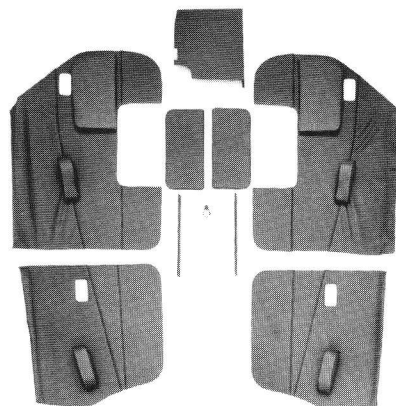

ORIGINAL SPECIFICATION JAGUAR INTERIORS

MARK IX SALOON, 1959-1961
INDIVIDUAL COMPONENTS

Total Deliveries: 10,009

PART NO.	DESCRIPTION	ILLUS. NO.	PART NO.	DESCRIPTION	ILLUS. NO.
----------	-------------	------------	----------	-------------	------------

CARPETS, UNDERFELTS

09CA	Carpet Set, 100% deep pile wool, automatic	C
09CB	Carpet Set, 100% deep pile wool, manual	C
09CAU	Underfelt Kit, automatic, with Hardura toe board	
09CBU	Underfelt Kit, manual, with Hardura toe board	

CONNOLLY LEATHER SEAT COVERS, FOAM CUSHIONS

097A	Leather Front Bench Seat Cover	1A
097B	Leather Front Bucket Seat Covers, pr.	1B
098	Leather Rear Seat Cover	2

097F	Front Seat Squab & Cushion Foams, bucket, seat ea.	
------	--	--