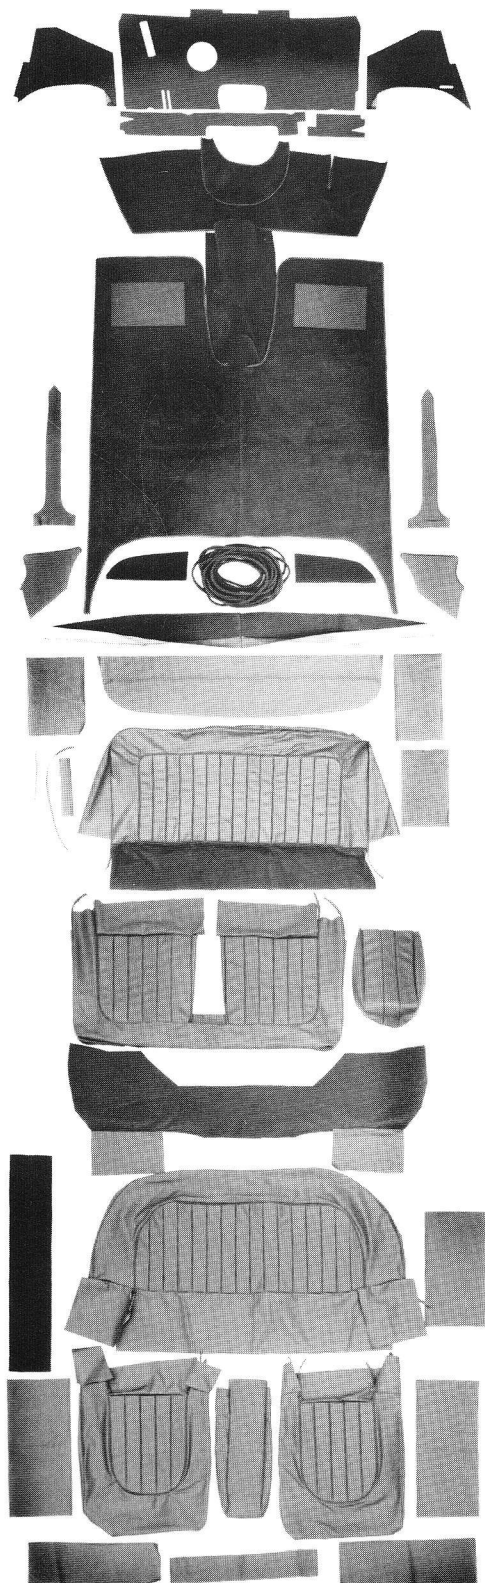

ORIGINAL SPECIFICATION JAGUAR INTERIORS

MARK IX SALOON, 1959-1961
INDIVIDUAL COMPONENTS

Total Deliveries: 10,009

PART NO.	DESCRIPTION	ILLUS. NO.	PART NO.	DESCRIPTION	ILLUS. NO.
----------	-------------	------------	----------	-------------	------------

CARPETS, UNDERFELTS

09CA	Carpet Set, 100% deep pile wool, automatic	C
09CB	Carpet Set, 100% deep pile wool, manual	C
09CAU	Underfelt Kit, automatic, with Hardura toe board	
09CBU	Underfelt Kit, manual, with Hardura toe board	