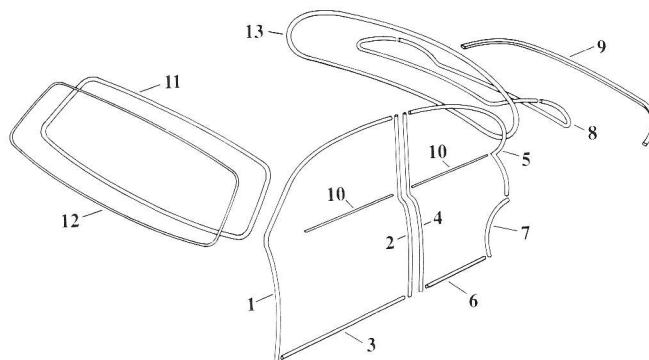

ORIGINAL SPECIFICATION JAGUAR INTERIORS

RUBBER SEALS

MK IX, MK II, XJ6/12 SI & II SALOONS

MARK IX SALOON

1959-1961

PART NO.	DESCRIPTION	PART NO.	DESCRIPTION	PART NO.	DESCRIPTION	PART NO.	DESCRIPTION
BD4321	Wheel Skirt & Fuel Lid Buffer	BD9868	Override Seal	3461	Head Lamp Seal, CH no. 790001 to 793106	C8297	Fog Light Grommet
BD5364	Rear Window Seal	BD12584	Windscreen Seal	C9926	Front Indicator Seal	C5522/2	Windscreen Wiper Bezel Bushing
		BD12545/1	Windscreen Seal Insert			C5497	Washer Jet Pad

MARK II SALOON

1959-1968

PART NO.	DESCRIPTION	ILLUS. NO.
BD18267	A-Post Seal (L.H.)	1
BD18268	A-Post Seal (R.H.)	1
BD19155	B-Post Seal (L.H.)	2
BD19156	B-Post Seal (R.H.)	2
BD18271	Front Sill Seals, ea.	3
BD18265	C-Post Seal (R.H.)	4
BD18266	C-Post Seal (L.H.)	4
BD18269	Top D-Post Seal (L.H.)	5
BD18270	Top D-Post Seal (R.H.)	5
BD18272	Rear Sill Seals, ea.	6
BD18273/1	Lower D-Post Seals, ea.	7

PART NO.	DESCRIPTION	ILLUS. NO.
BD14100/1	Boot Lid Seals, (2 req.), ea.	8
BD9949/1	Rear Bumper Seal	9
BD20010/3	Inner Window Wipes, (4 req.), ea.	10
BD20010/3	Outer Window Wipes, early models up to April 1964, (4 req.), ea.	10
BD26888	Windscreen Seal	11
BD48847	Windscreen Seal Insert	12
BD16992	Rear Glass Seal	13
BD9876	Vent Intake Sponge	

XJ6 & XJ12, SERIES II

1974-1979

PART NO.	DESCRIPTION	ILLUS. NO.
BD48848	Windscreen Seal	1
BD48847	Windscreen Seal Insert	2
BD38361	Rear Window Seal	3
BD48847	Rear Window Seal Insert	2
RTC2610	Front Door Seal (R.H.)	4
RTC2609	Front Door Seal (L.H.)	5
RTC2612	Rear Door Seal (R.H.)	6
RTC2611	Rear Door Seal (L.H.)	7
BBC4441	Boot Lid Seal	8
BAC3313	Rear Bonnet Rest Seal	9
BBC4454	Front Bonnet Rest Seal	10
BD46440/1	Outer Window Wipes, ea.	11
BD38039	Side Marker Seals, USA, ea.	