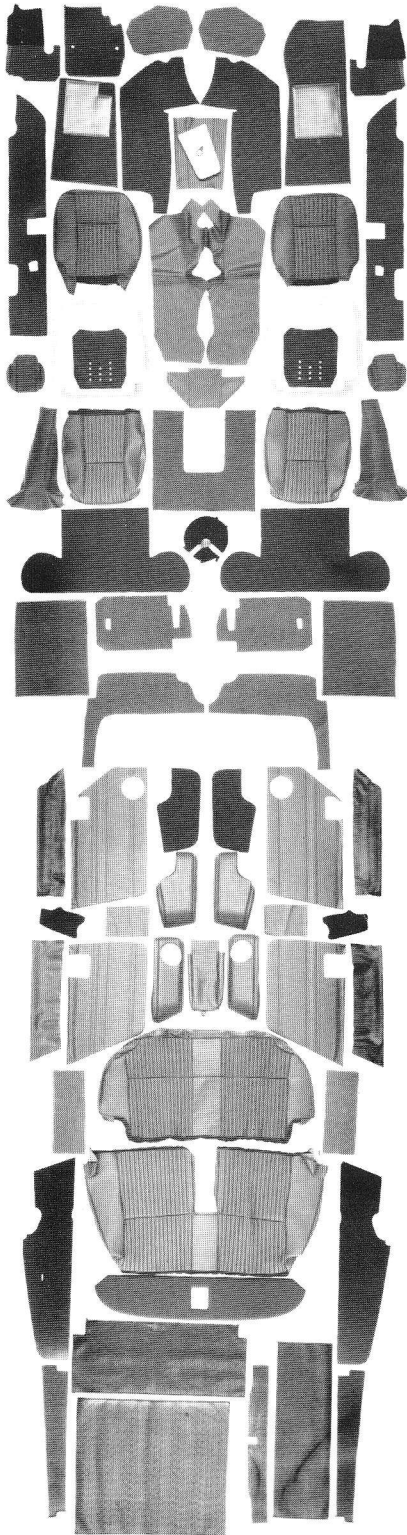

ORIGINAL SPECIFICATION JAGUAR INTERIORS

XJ6 & XJ12 SALOON SERIES II, 1974-1979
INDIVIDUAL COMPONENTS

Total Deliveries: 93,561

PART NO.	DESCRIPTION	ILLUS. NO.	PART NO.	DESCRIPTION	ILLUS. NO.				
CARPETS & UNDERFELTS									
016FCW	Front Floor Carpets, 100% deep pile wool, pr.		01611B	Rear Door Panels, no weld lines, XJ6/12 77-79, pr.	5B				
016RCW	Rear Floor Carpets, 100% deep pile wool, pr.		01613K	Front Armrest Retrim Kit, pr.	6				
016CW	Carpet Set, 100% deep pile wool	C	01514K	Rear Armrest Retrim Kit, pr.	7				
016FCU	Front Floor Underfelts, pr.		0154ABK	Furflex Draught Excluder Door Trim (<i>black only</i>)					
016RCU	Rear Floor Underfelts, pr.		01516	Centre Console Retrim Kit*	8				
016CU	Underfelt Kit		01516C	Centre Console Lid Cover*					
CONNOLLY LEATHER SEAT COVERS, HEADREST COVERS, FOAM CUSHIONS & DIAPHRAGMS									
0155	Leather Front Seat Covers, narrow embossed centre panels, 74-78 6 cyl., 74 V12 pr.	1A	01612A	A-Post Panels, vinyl covered, pr.	12				
0165B	Leather Front Seat Covers, wide non-embossed centre panels, 75-79 12 cyl., pr.	1B	01612B	A-Post Panels, moquette covered, pr.	12				
0156	Leather Rear Seat Cover, narrow embossed centre panels, 74-78 6 cyl., 74 12 cyl.	2A	01517	B/C-Post Panels, trimmed, pr.	17				
0166B	Leather Rear Seat Cover, wide non-embossed centre panels, 75-79 12 cyl.	2B	01519	Rear Parcel Shelf Headliner Material, (<i>4 yds. req.</i>), per yd.	19				
0122B	Leather Headrest Covers, embossed, pr.	3A	1010	1010A, fawn 1010B, grey					
0167B	Leather Headrest Covers, non-embossed, pr.	3B	01620	Dash Top, factory original, black only	20				
01518L	Front Foam Seat Cushion, left		BOOT AREA						
01518R	Front Foam Seat Cushion, right		0153A	Boot Mat, black Hardura					
0165D	Front Seat Diaphragm, ea.		0151A	Boot Retrim Kit, black Hardura, includes boot lid Hardura panels	13				
0122BF	Headrest Foam, (<i>fits both headrest covers</i>), ea.		0153B	Boot Mat, black 100% deep pile wool carpet, includes Hardura boot lid panels					
PANELS, VINYL TRIM, HEADLINER MATERIAL & DOOR TRIM									
01610A	Front Door Panels, weld lines, no kick carpets, XJ6 74-76, pr.	4A	0151B	Boot Retrim Kit, black 100% deep pile wool carpet	13				
01610B	Front Door Panels, weld lines, kick carpets, XJ12 74-76, pr.	4B	0151CU	Boot Underfelt Kit					
01610C	Front Door Panels, no weld lines or kick carpets, XJ6 77-79, pr.	4C	RUBBER SEALS						
01610D	Front Door Panels, no weld lines, kick carpets, XJ12 77-79, pr.	4D	SEE PAGE 70						
01611A	Rear Door Panels, weld lines, XJ6/12 74-76, pr.	5A	MISCELLANEOUS						
<table border="0"> <tr> <td>JB</td> <td>Jack Bag</td> </tr> <tr> <td>HFK</td> <td>Connolly Leather Cleaning Kit</td> </tr> </table>						JB	Jack Bag	HFK	Connolly Leather Cleaning Kit
JB	Jack Bag								
HFK	Connolly Leather Cleaning Kit								