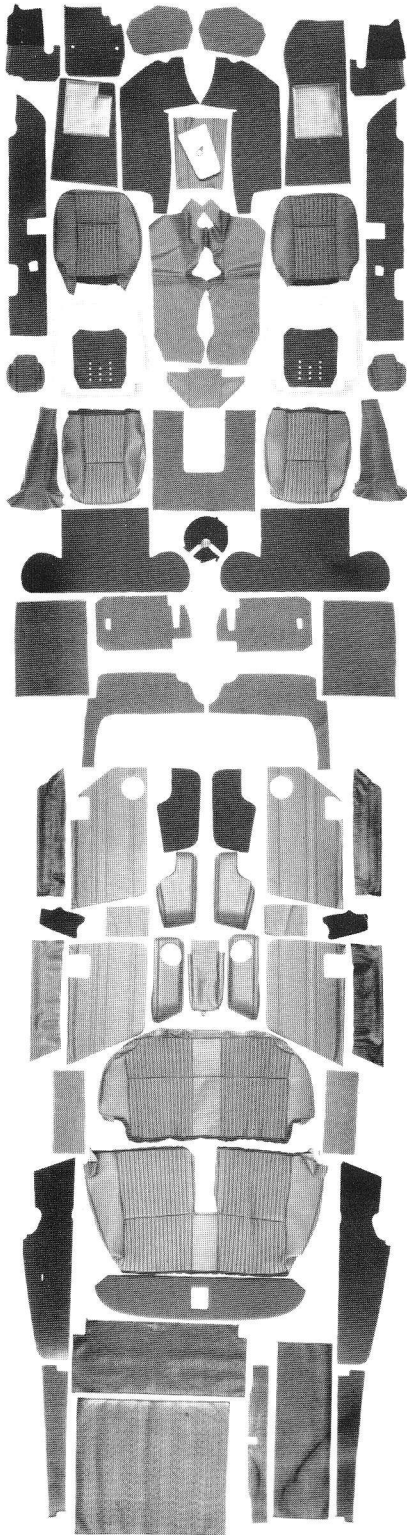

# ORIGINAL SPECIFICATION JAGUAR INTERIORS

*XJ6 & XJ12 SALOON SERIES II, 1974-1979*  
**INDIVIDUAL COMPONENTS**

Total Deliveries: 93,561

PART NO.	DESCRIPTION	ILLUS. NO.	PART NO.	DESCRIPTION	ILLUS. NO.
<b>CARPETS &amp; UNDERFELTS</b>					
016FCW	Front Floor Carpets, 100% deep pile wool, pr.		01611B	Rear Door Panels, no weld lines, XJ6/12 77-79, pr.	<b>5B</b>
016RCW	Rear Floor Carpets, 100% deep pile wool, pr.		01613K	Front Armrest Retrim Kit, pr.	<b>6</b>
016CW	Carpet Set, 100% deep pile wool	<b>C</b>	01514K	Rear Armrest Retrim Kit, pr.	<b>7</b>
016FCU	Front Floor Underfelts, pr.		0154ABK	Furflex Draught Excluder Door Trim ( <i>black only</i> )	
016RCU	Rear Floor Underfelts, pr.		01516	Centre Console Retrim Kit*	<b>8</b>
016CU	Underfelt Kit		01516C	Centre Console Lid Cover*	
<b>CONNOLLY LEATHER SEAT COVERS, HEADREST COVERS, FOAM CUSHIONS &amp; DIAPHRAGMS</b>					
0155	Leather Front Seat Covers, narrow embossed centre panels, 74-78 6 cyl., 74 V12 pr.	<b>1A</b>	01612A	A-Post Panels, vinyl covered, pr.	<b>12</b>
0165B	Leather Front Seat Covers, wide non-embossed centre panels, 75-79 12 cyl., pr.	<b>1B</b>	01612B	A-Post Panels, moquette covered, pr.	<b>12</b>
0156	Leather Rear Seat Cover, narrow embossed centre panels, 74-78 6 cyl., 74 12 cyl.	<b>2A</b>	01517	B/C-Post Panels, trimmed, pr.	<b>17</b>
0166B	Leather Rear Seat Cover, wide non-embossed centre panels, 75-79 12 cyl.	<b>2B</b>	01519	Rear Parcel Shelf Headliner Material, ( <i>4 yds. req.</i> ), per yd.	<b>19</b>
0122B	Leather Headrest Covers, embossed, pr.	<b>3A</b>	1010	1010A, fawn 1010B, grey	
0167B	Leather Headrest Covers, non-embossed, pr.	<b>3B</b>	01620	Dash Top, factory original, black only	<b>20</b>
01518L	Front Foam Seat Cushion, left		<b>BOOT AREA</b>		
01518R	Front Foam Seat Cushion, right		0153A	Boot Mat, black Hardura	
0165D	Front Seat Diaphragm, ea.		0151A	Boot Retrim Kit, black Hardura, includes boot lid Hardura panels	<b>13</b>
0122BF	Headrest Foam, ( <i>fits both headrest covers</i> ), ea.		0153B	Boot Mat, black 100% deep pile wool carpet, includes Hardura boot lid panels	
<b>PANELS, VINYL TRIM, HEADLINER MATERIAL &amp; DOOR TRIM</b>					
01610A	Front Door Panels, weld lines, no kick carpets, XJ6 74-76, pr.	<b>4A</b>	0151B	Boot Retrim Kit, black 100% deep pile wool carpet	<b>13</b>
01610B	Front Door Panels, weld lines, kick carpets, XJ12 74-76, pr.	<b>4B</b>	0151CU	Boot Underfelt Kit	
01610C	Front Door Panels, no weld lines or kick carpets, XJ6 77-79, pr.	<b>4C</b>	<b>RUBBER SEALS</b>		
01610D	Front Door Panels, no weld lines, kick carpets, XJ12 77-79, pr.	<b>4D</b>	SEE PAGE 70		
01611A	Rear Door Panels, weld lines, XJ6/12 74-76, pr.	<b>5A</b>	<b>MISCELLANEOUS</b>		
				JB	Jack Bag
				HFK	Connolly Leather Cleaning Kit