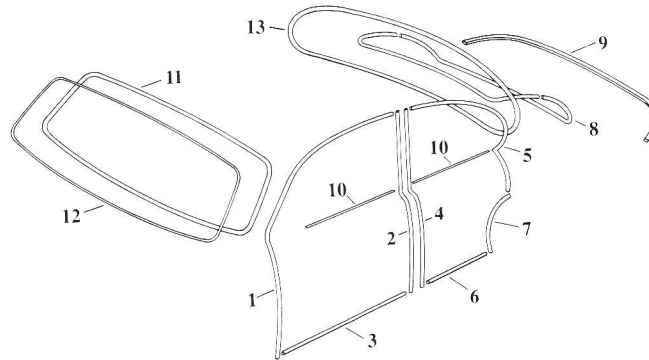

ORIGINAL SPECIFICATION JAGUAR INTERIORS

RUBBER SEALS

MK IX, MK II, XJ6/12 SI & II SALOONS

MARK IX SALOON

1959-1961

PART NO.	DESCRIPTION	PART NO.	DESCRIPTION	PART NO.	DESCRIPTION	PART NO.	DESCRIPTION
BD4321	Wheel Skirt & Fuel Lid Buffer	BD9868	Override Seal	3461	Head Lamp Seal, CH no. 790001 to 793106	C8297	Fog Light Grommet
BD5364	Rear Window Seal	BD12584	Windscreen Seal	C9926	Front Indicator Seal	C5522/2	Windscreen Wiper Bezel Bushing
		BD12545/1	Windscreen Seal Insert			C5497	Washer Jet Pad

MARK II SALOON

1959-1968

PART NO.	DESCRIPTION	ILLUS. NO.
BD18267	A-Post Seal (L.H.)	1
BD18268	A-Post Seal (R.H.)	1
BD19155	B-Post Seal (L.H.)	2
BD19156	B-Post Seal (R.H.)	2
BD18271	Front Sill Seals, ea.	3
BD18265	C-Post Seal (R.H.)	4
BD18266	C-Post Seal (L.H.)	4
BD18269	Top D-Post Seal (L.H.)	5
BD18270	Top D-Post Seal (R.H.)	5
BD18272	Rear Sill Seals, ea.	6
BD18273/1	Lower D-Post Seals, ea.	7

XJ6 & XJ12, SERIES I 1968-1973

PART NO.	DESCRIPTION	ILLUS. NO.
BD48848	Windshield Seal	1
BD48847	Windshield Seal Insert	2
BD38361	Rear Window Seal	3
BD48847	Rear Window Seal Insert	2
RTC2610	Front Door Seal (R.H.)	4
RTC2609	Front Door Seal (L.H.)	5
BD33880	Rear Door Seal (R.H.)	6
BD33881	Rear Door Seal (L.H.)	7
BBC4441	Boot Lid Seal	8
BAC3313	Rear Bonnet Rest Seal	9
BBC4454	Front Bonnet Rest Seal	10
BD46440/1	Outer Window Wipes, ea.	11
BD38039	Side Marker Seals, USA, ea.	

XJ6 & XJ12, SERIES II 1974-1979

PART NO.	DESCRIPTION	ILLUS. NO.
BD48848	Windscreen Seal	1
BD48847	Windscreen Seal Insert	2
BD38361	Rear Window Seal	3
BD48847	Rear Window Seal Insert	2
RTC2610	Front Door Seal (R.H.)	4
RTC2609	Front Door Seal (L.H.)	5
RTC2612	Rear Door Seal (R.H.)	6
RTC2611	Rear Door Seal (L.H.)	7
BBC4441	Boot Lid Seal	8
BAC3313	Rear Bonnet Rest Seal	9
BBC4454	Front Bonnet Rest Seal	10
BD46440/1	Outer Window Wipes, ea.	11
BD38039	Side Marker Seals, USA, ea.	