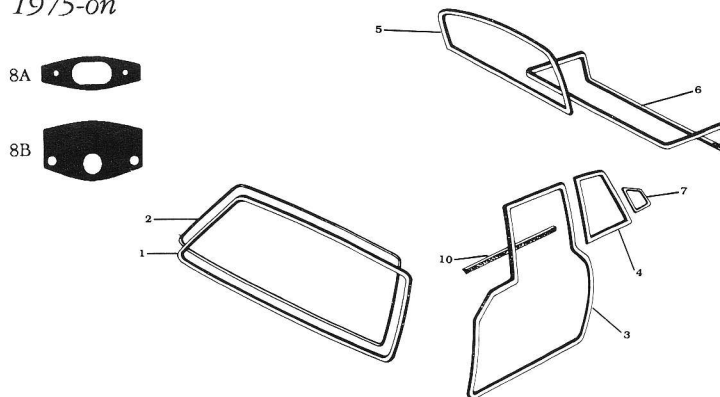

PART NO.	DESCRIPTION	ILLUS. NO.
RTC1208	Taillight Seal (R.H.)	
RTC1209	Taillight Seal (L.H.)	
BD48737	Petrol Lid Seal	7
BD45595	Door Mirror Seals, 76-78, ea.	8A
BD48757	Door Mirror Seals, 79-on, ea.	8B
BD45850	Door Handle Seal (R.H.)	
BD45851	Door Handle Seal (L.H.)	
BD46440/3	Outer Window Wipes, ea.	10