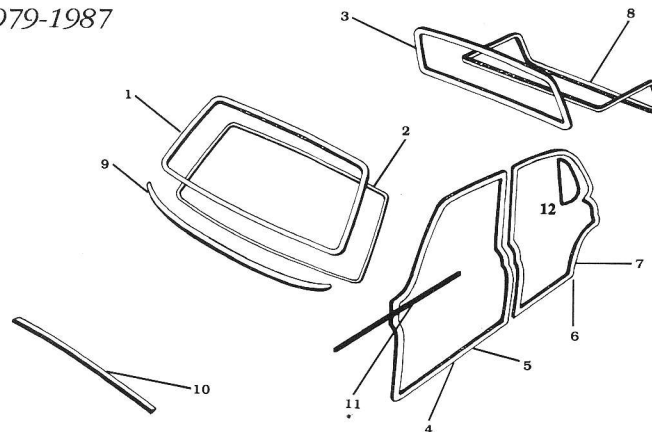

ORIGINAL SPECIFICATION JAGUAR INTERIORS

RUBBER SEALS

XJ6/12 COUPE, XJ6 SIII SALOON & XJS

XJ6 & XJ12 COUPE SERIES II 1975-1978

PART NO.	DESCRIPTION	ILLUS. NO.
BD48848	Windscreen Seal	1
BD48847	Windscreen Seal Insert	2
BD38361	Rear Window Seal	3
BD48847	Rear Window Seal Insert	4
BD44122	Door Seals, (Top), ea.	5
BD44120	Door Seal, (Bottom R.H.)	6

PART NO.	DESCRIPTION	ILLUS. NO.
BD44121	Door Seal, (Bottom L.H.)	6
BBC4441	Boot Lid Seal	8
BAC3313	Rear Bonnet Rest Seal	9
BBC4454	Front Bonnet Rest Seal	10
BD46440/1	Outer Window Wipes, ea.	11
BD38039	Side Marker Seals, USA, ea.	

PART NO.	DESCRIPTION	ILLUS. NO.
BAC3313	Rear Bonnet Rest Seal	9
BBC4454	Front Bonnet Rest Seal	10
BD46440/1	Outer Window Wipes, ea.	11
BAC1132	Rear Door Quarter Light Seal (R.H.)	12
BAC1133	Rear Door Quarter Light Seal (L.H.)	12
BD38039	Side Marker Seals, USA, ea.	