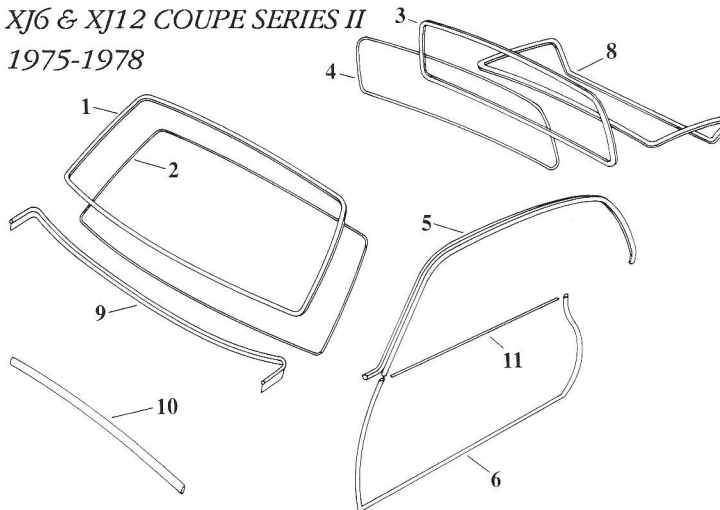

ORIGINAL SPECIFICATION JAGUAR INTERIORS

RUBBER SEALS

XJ6/12 COUPE, XJ6 SIII SALOON & XJS

XJ6 & XJ12 COUPE SERIES II 1975-1978

PART NO.	DESCRIPTION	ILLUS. NO.
BD48848	Windscreen Seal	1
BD48847	Windscreen Seal Insert	2
BD38361	Rear Window Seal	3
BD48847	Rear Window Seal Insert	4
BD44122	Door Seals, (Top), ea.	5
BD44120	Door Seal, (Bottom R.H.)	6

PART NO.	DESCRIPTION	ILLUS. NO.
BD44121	Door Seal, (Bottom L.H.)	6
BBC4441	Boot Lid Seal	8
BAC3313	Rear Bonnet Rest Seal	9
BBC4454	Front Bonnet Rest Seal	10
BD46440/1	Outer Window Wipes, ea.	11
BD38039	Side Marker Seals, USA, ea.	

PART NO.	DESCRIPTION	ILLUS. NO.
BAC3313	Rear Bonnet Rest Seal	9
BBC4454	Front Bonnet Rest Seal	10
BD46440/1	Outer Window Wipes, ea.	11
BAC1132	Rear Door Quarter Light Seal (R.H.)	12
BAC1133	Rear Door Quarter Light Seal (L.H.)	12
BD38039	Side Marker Seals, USA, ea.	

PART NO.	DESCRIPTION	ILLUS. NO.
RTC1208	Taillight Seal (R.H.)	
RTC1209	Taillight Seal (L.H.)	
BD48737	Petrol Lid Seal	7
BD45595	Door Mirror Seals, 76-78, ea.	8A
BD48757	Door Mirror Seals, 79-on, ea.	8B
BD45850	Door Handle Seal (R.H.)	
BD45851	Door Handle Seal (L.H.)	
BD46440/3	Outer Window Wipes, ea.	10