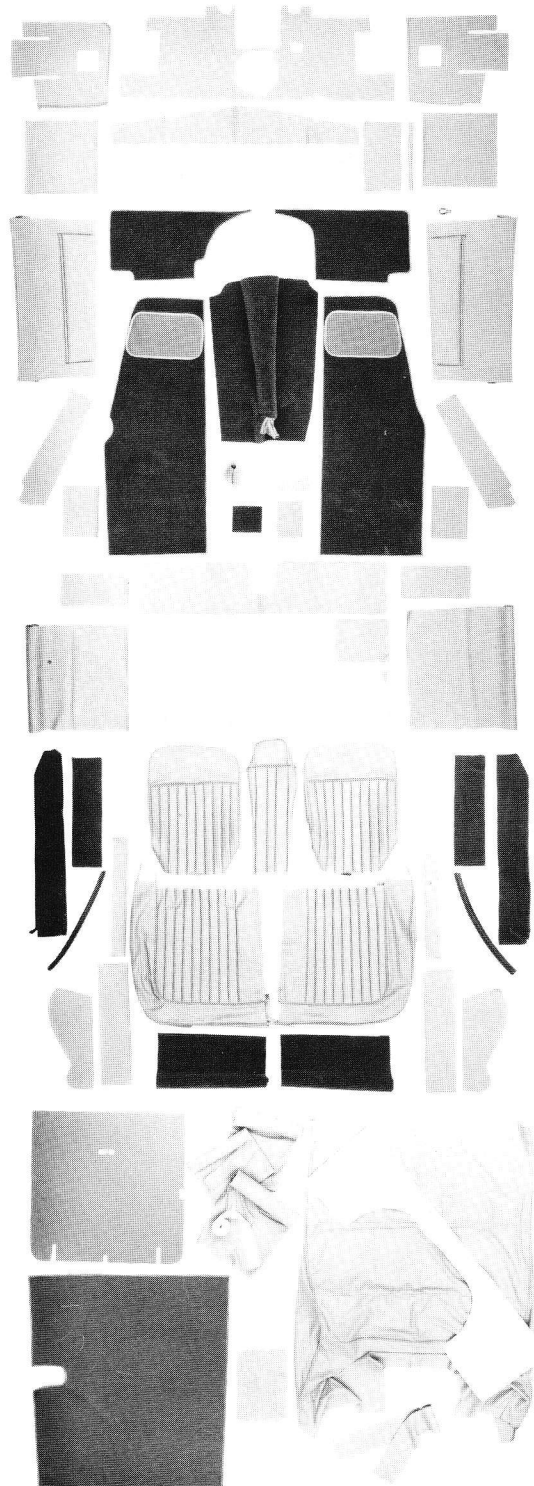

ORIGINAL SPECIFICATION JAGUAR INTERIORS

XK120 DROPHEAD COUPE, 1953-1954
INDIVIDUAL COMPONENTS

Total Deliveries: 1,769

PART NO.	DESCRIPTION	ILLUS. NO.	PART NO.	DESCRIPTION	ILLUS. NO.
----------	-------------	------------	----------	-------------	------------

CARPETS & UNDERFELTS

022CD	Carpet Set, 100% deep pile wool, Hardura heel pads & leather lever boot	C
022CUD	Underfelt Kit	

CONNOLLY LEATHER SEAT COVERS & FOAM CUSHIONS

0193A	Front Seat Covers, archback, 10 or 11 pleated panels on back, includes centre console cover	1A
0193B	Front Seat Covers, straightback, 9 pleated panels on back, includes centre console cover	1B
0193C	Centre Console Cover	
0199	Centre Console Base, archback	
0229	Centre Console Base, straightback	
0193F	Seat Foam Cushions, cushion & squab, 10 or 11 pleated panels, left or right, per side	
0223FL	Seat Foam Cushions, cushion & squab, left, (9 pleat seats)	
0223FR	Seat Foam Cushions, cushion & squab, right, (9 pleat seats)	

SEAT FRAME WOOD

SEE PAGE 77

0193-ADFW	Wood Replacement Kit for seat frames, arch back, set per pr.
0193-BDFW	Wood Replacement Kit for seat frames, straight back, set per pr.

PANELS & MISCELLANEOUS TRIM

0228	A-Post Panels	3
0225	Door Panels, vinyl, pr.	2
02212	B-Post Panels, pr. trimmed aluminium	4
02211	Underdash Panel	5
02215	Door Opening Retrim Kit, moquette, p-rubber, trimmed sill panels	6
02210	Windscreen Surround Kit, vinyl, wool union cloth	7
02214	Rear Bulkhead Cover, vinyl	8
0226	Storage Box Retrim Kit, vinyl, wool union cloth	9
0226A	fawn wool	
02210B	grey wool	
02210C	green wool	
0226B	fawn wool	
0226C	green wool	
0224	Headliner, wool union cloth	
0224A	fawn	
0224B	grey	
0224C	green	
0227	Headliner Pad	