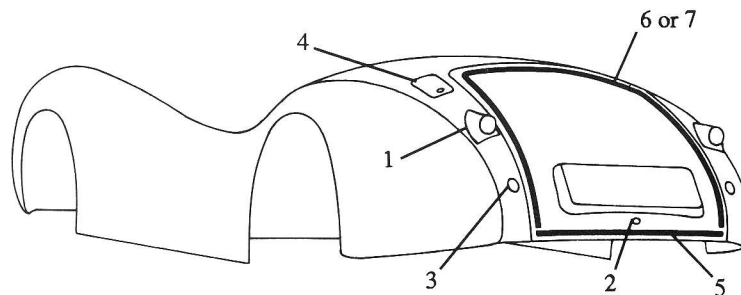

ORIGINAL SPECIFICATION JAGUAR INTERIORS

RUBBER SEALS

XK120 ROADSTER, DHC & FHC, 1949-1954

PART NO.	DESCRIPTION	PART NO.	DESCRIPTION	ILLUS. NO.	PART NO.	DESCRIPTION	ILLUS. NO.	PART NO.	DESCRIPTION	ILLUS. NO.	
MAJOR KIITS				XK120 SERIES • ALL				ROADSTER			
120R1	ROADSTER	BD2964	Taillight Pad	1	C2891	Parklamp Pad,	19	BD4875/1	Boot Lid Seal	6	
• LHD	CH. no. 670001-671096	BD3266/1	Boot Handle Pad	2		CH. no.		BD8065/1	Door Handle Pad,	24	
• RHD	CH. no. 660001-660675	C3849	Front Bumper			670001-672926			one per door		
120R2	ROADSTER		Bolt Pad	8	BD3887	Windscreen Post Pad	20	BD7960	Windscreen	25A & B	
• LHD	CH. no. 671097-672926	C2659*	Dip Switch Boot	9	BD2045/8	A-Post/Sill Seal	21		Seal, CH. no.		
• RHD	CH. no. 660676-661024	3451	Headlamp Gasket	10	BD2159	Windscreen to Cowl	22		680497-on		
120R3	ROADSTER	BD4616	Bonnet Buffer	11	BD4875/1	Boot Lid Seal,	6	BD6027	Outer Window Wipe	29	
• LHD	CH. no. 672927-674940	792*	Clutch & Brake	12		CH. no.		BD2012/3	B-Post Seal	31	
• RHD	CH. no. 661025-661164		Pedal Pad, ea.		BD9345/1	Boot Lid Seal,	7	BD2045/8	A-Post/Sill Seal	21	
120R4	ROADSTER	C3473*	Accelerator Pad	13		CH. no. 674941-on		BD2012/2	Cantrail Seal, (64")	32	
• LHD	CH. no. 674941-on	3522	Wiper Shaft	14	BD4374	Top to Windscreen	23	BD3004	Rear ¼ Light Seal	33	
• RHD	CH. no. 661165-on		Grommets					BD11030/1	¼ Light to Door	34	
120D5	DROPHEAD COUPE	C4036*	Clutch, Brake	15	DROPHEAD COUPE						
• LHD	CH. no. 677001-678141		Dust Exc., ea.		BD4875/1	Boot Lid Seal,	6				
• RHD	CH. no. 667001-667207	C3766*	Steering Shaft	16		CH. no.					
120D6	DROPHEAD COUPE		Grommet			677001-678141					
• LHD	CH. no. 678142-on	BD2045/2	Lower Boot Seal	5	BD9345/1	Boot Lid Seal,	7				
• RHD	CH. no. 667208-on	BD5190	Fender Vent Seal,	17		CH. no. 678142-on					
120F7	FIXEDHEAD COUPE		Rdstrs, all DHC/FHC		BD8065/1	Door Handle Pad,	24				
• LHD	CH. no. 679001-680497	BD4354	Petrol Lid Seal	4		one per door					
• RHD	CH. no. 669001-669002	C2869	Rear Bumper Bolt Pad	3	BD7960	Windscreen	25A & B				
120F8	FIXEDHEAD COUPE	C5497	Windscreen Washer	18		Seal					
• LHD	CH. no. 680498-on		Jet Pad		BD4814/3	A-Post & Top to	26				
• RHD	CH. no. 669003-on					Windshield					
					BD4814/4	Cantrail Seal	27				
					BD4814/5	Upper Head Pillar	28				
					BD6027	Outer Window Wipe	29				
					BD2159/6	B-Post Seal	30				
					BD2045/8	Sill Seal	21				