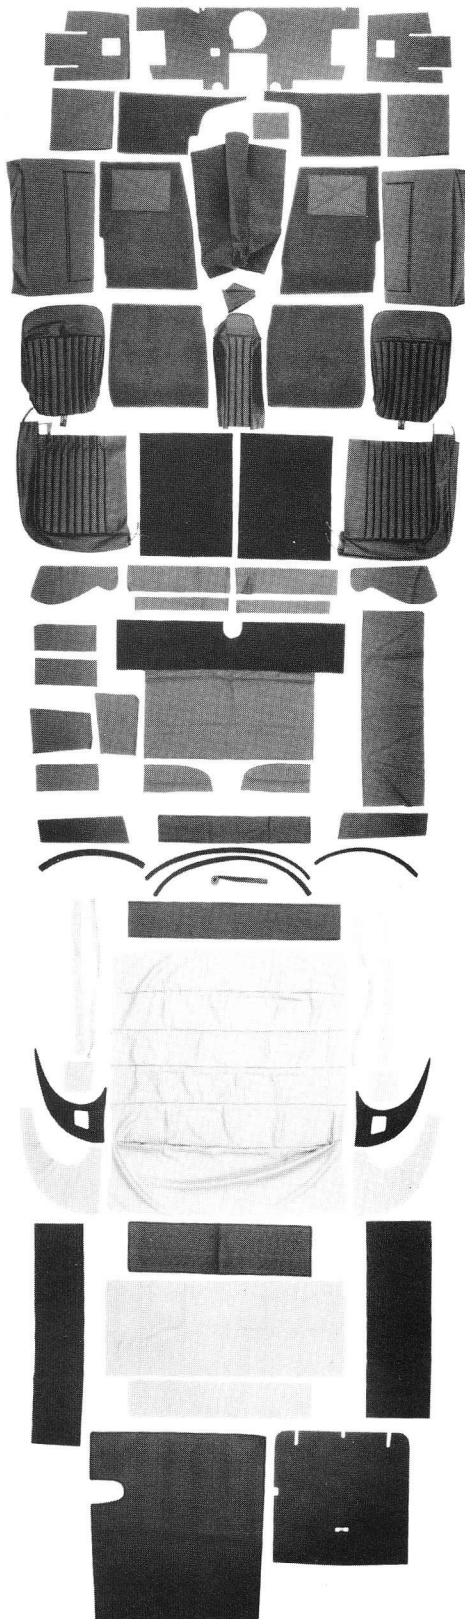

ORIGINAL SPECIFICATION JAGUAR INTERIORS

XK120 FIXEDHEAD COUPE, 1951-1954 INDIVIDUAL COMPONENTS

Total Deliveries: 2,678

PART NO.	DESCRIPTION	ILLUS. NO.	PART NO.	DESCRIPTION	ILLUS. NO.
----------	-------------	------------	----------	-------------	------------

CARPETS & UNDERFELTS

- | | | |
|--------|---|---|
| 019CF | Carpet Set, 100% deep pile wool, Hardura heel pads & leather lever boot | C |
| 019CUF | Underfelt Kit | |

CONNOLLY LEATHER SEAT COVERS & FOAM CUSHIONS

- | | | |
|--------|---|---|
| 0193A | Leather Front Seat Covers, archback with centre console cover, 10 or 11 pleated panels on seat back | 1 |
| 0193B | Leather Front Seat Covers, straightback with centre console cover, 9 pleated panels on seat back | 2 |
| 0193C | Centre Console Cover, <i>specify left or right brake boot</i> | 3 |
| 0199 | Centre Console Base, archback | |
| 0229 | Centre Console Base, straightback | |
| 0193F | Seat Foam Cushions, cushion & squab, 10 or 11 pleated panels, left & right, per side | |
| 0223FL | Seat Foam Cushions, cushion & squab, 9 pleated panel, left | |
| 0223FR | Seat Foam Cushions, cushion & squab, 9 pleated panel, right | |

SEAT FRAME WOOD

- SEE PAGE 77
- | | |
|-----------|--|
| 0193-ADFW | Wood Replacement Kit for seat frames, arch back, set per pr. |
| 0193-BDFW | Wood Replacement Kit for seat frames, straight back, set per pr. |