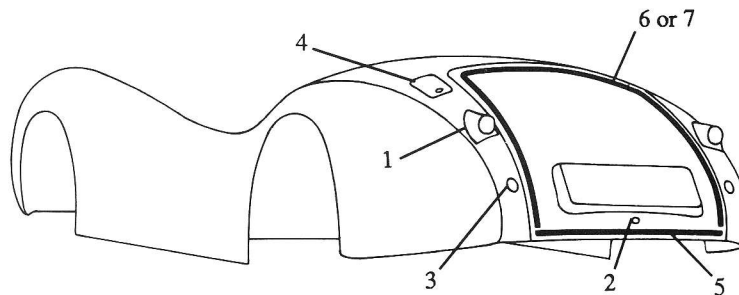

ORIGINAL SPECIFICATION JAGUAR INTERIORS

RUBBER SEALS

XK120 ROADSTER, DHC & FHC, 1949-1954

PART NO.	DESCRIPTION	PART NO.	DESCRIPTION	ILLUS. NO.	PART NO.	DESCRIPTION	ILLUS. NO.	PART NO.	DESCRIPTION	ILLUS. NO.	
MAJOR KITS				XK120 SERIES • ALL				ROADSTER			
120R1	ROADSTER	BD2964	Taillight Pad	1	C2891	Parklamp Pad,	19	BD4875/1	Boot Lid Seal	6	
• LHD	CH. no. 670001-671096	BD3266/1	Boot Handle Pad	2		CH. no.		BD8065/1	Door Handle Pad,	24	
• RHD	CH. no. 660001-660675	C3849	Front Bumper			670001-672926			one per door		
120R2	ROADSTER		Bolt Pad	8	BD3887	Windscreen Post Pad	20	BD7960	Windscreen	25A & B	
• LHD	CH. no. 671097-672926	C2659*	Dip Switch Boot	9	BD2045/8	A-Post/Sill Seal	21		Seal, CH. no.		
• RHD	CH. no. 660676-661024	3451	Headlamp Gasket	10	BD2159	Windscreen to Cowl	22		680497-on		
120R3	ROADSTER	BD4616	Bonnet Buffer	11	BD4875/1	Boot Lid Seal,	6	BD6027	Outer Window Wipe	29	
• LHD	CH. no. 672927-674940	792*	Clutch & Brake	12		CH. no.		BD2012/3	B-Post Seal	31	
• RHD	CH. no. 661025-661164		Pedal Pad, ea.			670001-674940		BD2045/8	A-Post/Sill Seal	21	
120R4	ROADSTER	C3473*	Accelerator Pad	13	BD9345/1	Boot Lid Seal,	7	BD2012/2	Cantrail Seal, (64")	32	
• LHD	CH. no. 674941-on	3522	Wiper Shaft	14		CH. no. 674941-on		BD3004	Rear ¼ Light Seal	33	
• RHD	CH. no. 661165-on		Grommets		BD4374	Top to Windscreen	23	BD11030/1	¼ Light to Door	34	
120D5	DROPHEAD COUPE	C4036*	Clutch, Brake	15	DROPHEAD COUPE						
• LHD	CH. no. 677001-678141		Dust Exc., ea.		BD4875/1	Boot Lid Seal,	6		Seal		
• RHD	CH. no. 667001-667207	C3766*	Steering Shaft	16		CH. no.					
120D6	DROPHEAD COUPE		Grommet			677001-678141					
• LHD	CH. no. 678142-on	BD2045/2	Lower Boot Seal	5	BD9345/1	Boot Lid Seal,	7				
• RHD	CH. no. 667208-on	BD5190	Fender Vent Seal,	17		CH. no. 678142-on					
120F7	FIXEDHEAD COUPE		Rdstrs, all DHC/FHC		BD8065/1	Door Handle Pad,	24				
• LHD	CH. no. 679001-680497	BD4354	Petrol Lid Seal	4		one per door					
• RHD	CH. no. 669001-669002	C2869	Rear Bumper Bolt Pad	3	BD7960	Windscreen	25A & B				
120F8	FIXEDHEAD COUPE	C5497	Windscreen Washer	18		Seal					
• LHD	CH. no. 680498-on		Jet Pad		BD4814/3	A-Post & Top to	26				
• RHD	CH. no. 669003-on					Windshield					
					BD4814/4	Cantrail Seal	27				
					BD4814/5	Upper Head Pillar	28				
					BD6027	Outer Window Wipe	29				
					BD2159/6	B-Post Seal	30				
					BD2045/8	Sill Seal	21				