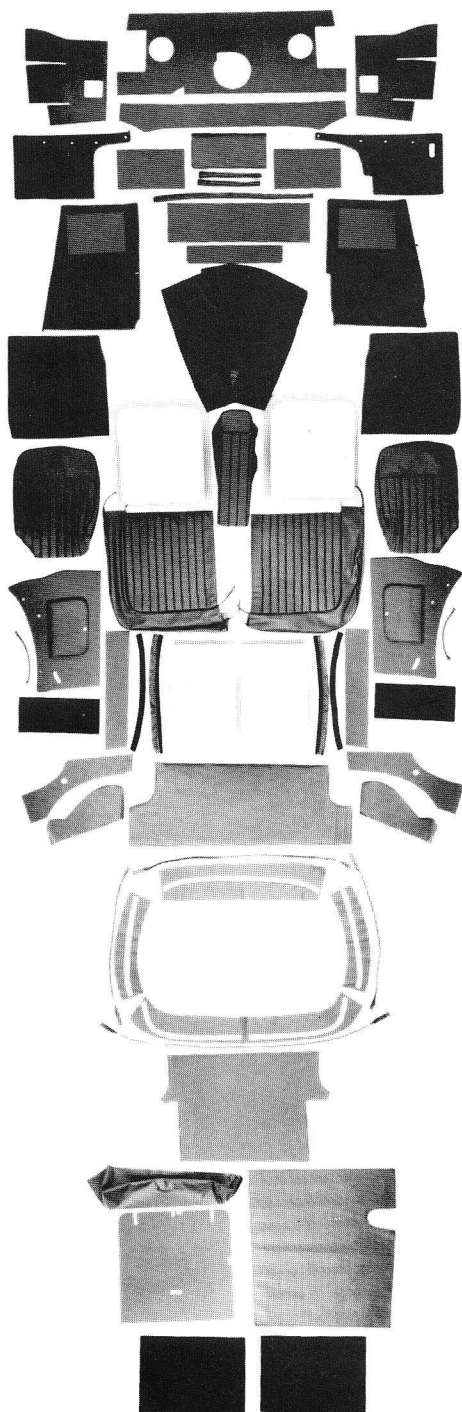

ORIGINAL SPECIFICATION JAGUAR INTERIORS

XK120 ROADSTER, 1949-1954
INDIVIDUAL COMPONENTS

Total Deliveries: 7,631

PART NO.	DESCRIPTION	ILLUS. NO.	PART NO.	DESCRIPTION	ILLUS. NO.
CARPETS & UNDERFELTS					
019CRA	Carpet Set, 100% deep pile wool, for 49-50 aluminium models, transmission & floor carpets different from carpet set below		0198A	A-Post Panels, 49-51, no cut out for vents, pr.	4
019CR	Carpet Set, 100% deep pile wool, leather heel pads & lever boot	C	0198B	A-Post Panels, 52-54, cut out for vents, pr.	
019CUR	Underfelt Kit		0195A	Door Panels, vinyl, pr.	5
CONNOLLY LEATHER SEAT COVERS & FOAM CUSHIONS					
0193A	Front Seat Covers, archback, 10 or 11 pleated panels on back, includes centre console	1A	0195B	Door Panels, leather, pr.	5
0193B	Front Seat Covers, straightback, 9 pleated panels on back, includes centre console	1B	0195P	Door Pockets, waterproof board, ready for installation, pr.	
0193C	Centre Console Cover		0195PBLK	0195P, unflocked black	
0199	Centre Console Base, archback		0195PGRN	0195P, unflocked green	
0229	Centre Console Base, straightback		0195PTAN	0195P, unflocked tan	
0193F	Seat Foam Cushions cushion & squab 10 or 11 pleated panels, left or right, per side		01912	B-Post Panels, pr.	6
0223FL	Seat Foam Cushions, cushion & squab, left, (9 pleat seats)		0197	Door Pulls, leather, pr.	7
0223FR	Seat Foam Cushions, cushion & squab, right, (9 pleat seats)		01910	Above Instruments Panel, vinyl	7
SEAT FRAME WOOD					
SEE PAGE 77					
0193-ARW	Wood Replacement Kit for seat frames, arched back, set per pr.		01911A	Below Instruments Panel, rear, vinyl (small)	8
0193-BRW	Wood Replacement Kit for seat frames, straight back, set per pr.		01911B	Below Instruments Panel, forward, with heater, vinyl (large)	9
PANELS & TRIM					
019D	Cockpit Coaming ("D-Roll") Retrim Kit, leather, beading & mounting wood, (D-roll rubber not included)	3	01911BX	Below Instruments Panel, forward, no heater, vinyl (large)	9
0190R	Cockpit Coaming D-Roll Rubber, (14' req.), per ft.		0196	Battery Box Cover, vinyl	10
01976	Cockpit Coaming Wood Set		01913	Wheel Arch Covers, ambla, pr.	11
BOOT AREA					
			01914	Rear Bulkhead Covers, upper & lower, ambla	12
			01915	Door Opening Trim Kit, moquette	13
			01916	Dash Retrim Kit	14
			01918	Boot Lid Trim Panel, with mount for boot light	15
HOODS & TONNEAUS					
SEE PAGE 72					
HOOD FRAME WOOD					
SEE PAGE 75					
RUBBER SEALS					
SEE PAGES 59-60					
MISCELLANEOUS					
HFK	Connolly Leather Cleaning Kit				