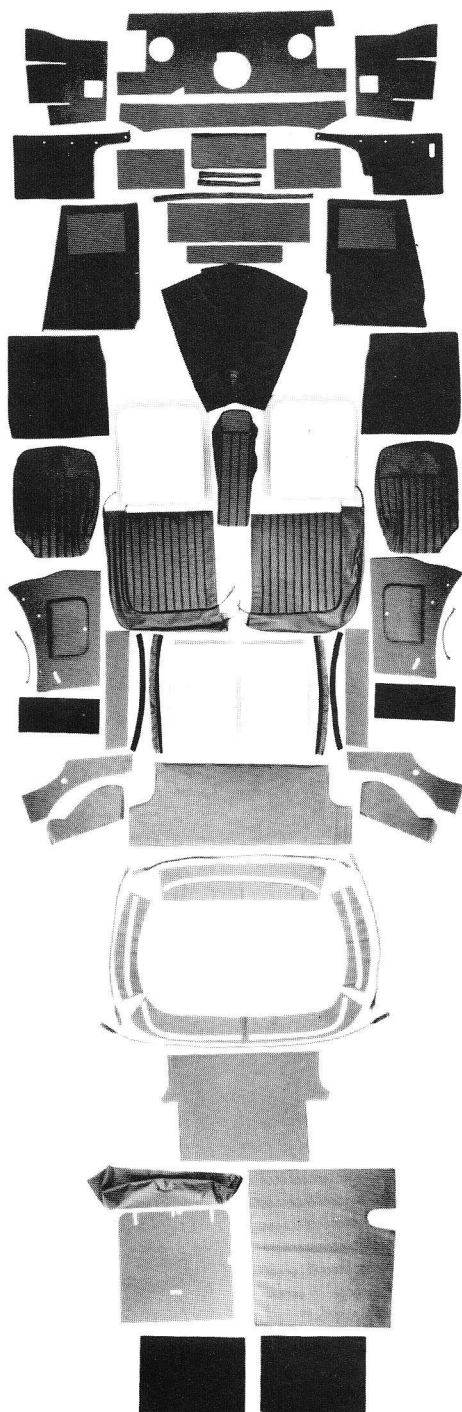

# ORIGINAL SPECIFICATION JAGUAR INTERIORS

*XK120 ROADSTER, 1949-1954*  
*INDIVIDUAL COMPONENTS*

Total Deliveries: 7,631

PART NO.	DESCRIPTION	ILLUS. NO.	PART NO.	DESCRIPTION	ILLUS. NO.
<b>CARPETS &amp; UNDERFELTS</b>			0198A	A-Post Panels, 49-51, no cut out for vents, pr.	4
019CRA	Carpet Set, 100% deep pile wool, for 49-50 aluminium models, transmission & floor carpets different from carpet set below		0198B	A-Post Panels, 52-54, cut out for vents, pr.	
019CR	Carpet Set, 100% deep pile wool, leather heel pads & lever boot	C	0195A	Door Panels, vinyl, pr.	5
019CUR	Underfelt Kit		0195B	Door Panels, leather, pr.	5
<b>CONNOLLY LEATHER SEAT COVERS &amp; FOAM CUSHIONS</b>			0195P	Door Pockets, waterproof board, ready for installation, pr. 0195P, unflocked 0195PBLK, black 0195PGRN, green 0195PTAN, tan	
0193A	Front Seat Covers, archback, 10 or 11 pleated panels on back, includes centre console	1A	01912	B-Post Panels, pr.	6
0193B	Front Seat Covers, straightback, 9 pleated panels on back, includes centre console	1B	0197	Door Pulls, leather, pr.	7
0193C	Centre Console Cover		01910	Above Instruments Panel, vinyl	7
0199	Centre Console Base, archback		01911A	Below Instruments Panel, rear, vinyl (small)	8
0229	Centre Console Base, straightback		01911B	Below Instruments Panel, forward, with heater, vinyl (large)	9
0193F	Seat Foam Cushions cushion & squab 10 or 11 pleated panels, left or right, per side		01911BX	Below Instruments Panel, forward, no heater, vinyl (large)	9
0223FL	Seat Foam Cushions, cushion & squab, left, (9 pleat seats)		0196	Battery Box Cover, vinyl	10
0223FR	Seat Foam Cushions, cushion & squab, right, (9 pleat seats)		01913	Wheel Arch Covers, ambla, pr.	11
<b>SEAT FRAME WOOD</b>			01914	Rear Bulkhead Covers, upper & lower, ambla	12
SEE PAGE 77			01915	Door Opening Trim Kit, moquette	13
0193-ARW	Wood Replacement Kit for seat frames, arched back, set per pr.		01916	Dash Retrim Kit	14
0193-BRW	Wood Replacement Kit for seat frames, straight back, set per pr.		<b>BOOT AREA</b>		
<b>PANELS &amp; TRIM</b>			0192A	Boot Mat, wool carpet, 49-52, interior colour	16
019D	Cockpit Coaming ("D-Roll") Retrim Kit, leather, beading & mounting wood, (D-roll rubber not included)	3	0192B	Boot Mat, hardura, 52-on, interior colour	
0190R	Cockpit Coaming D-Roll Rubber, (14' req.), per ft.		01918	Boot Lid Trim Panel, with mount for boot light	15
01976	Cockpit Coaming Wood Set		<b>HOODS &amp; TONNEAUS</b>		
<b>MISCELLANEOUS</b>			SEE PAGE 72		
<b>HOOD FRAME WOOD</b>			SEE PAGE 75		
<b>RUBBER SEALS</b>			SEE PAGES 59-60		
<b>MISCELLANEOUS</b>			HFK	Connolly Leather Cleaning Kit	