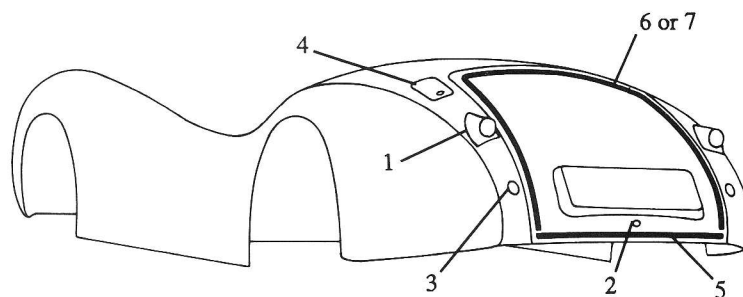

ORIGINAL SPECIFICATION JAGUAR INTERIORS

RUBBER SEALS

XK120 ROADSTER, DHC & FHC, 1949-1954

PART NO.	DESCRIPTION	ILLUS. NO.	PART NO.	DESCRIPTION	ILLUS. NO.	PART NO.	DESCRIPTION	ILLUS. NO.
MAJOR KITS			XK120 SERIES • ALL			ROADSTER		
120R1	ROADSTER		BD2964	Taillight Pad	1	C2891	Parklamp Pad,	19
• LHD	CH. no. 670001-671096		BD3266/1	Boot Handle Pad	2		CH. no.	
• RHD	CH. no. 660001-660675		C3849	Front Bumper			670001-672926	
120R2	ROADSTER			Bolt Pad	8	BD3887	Windscreen Post Pad	20
• LHD	CH. no. 671097-672926		C2659*	Dip Switch Boot	9	BD2045/8	A-Post/Sill Seal	21
• RHD	CH. no. 660676-661024		3451	Headlamp Gasket	10	BD2159	Windscreen to Cowl	22
120R3	ROADSTER		BD4616	Bonnet Buffer	11	BD4875/1	Boot Lid Seal,	6
• LHD	CH. no. 672927-674940		792*	Clutch & Brake	12		CH. no.	
• RHD	CH. no. 661025-661164			Pedal Pad, ea.			670001-674940	
120R4	ROADSTER		C3473*	Accelerator Pad	13	BD9345/1	Boot Lid Seal,	7
• LHD	CH. no. 674941-on		3522	Wiper Shaft	14		CH. no. 674941-on	
• RHD	CH. no. 661165-on			Grommets		BD4374	Top to Windscreen	23
120D5	DROPHEAD COUPE		C4036*	Clutch, Brake	15	DROPHEAD COUPE		
• LHD	CH. no. 677001-678141			Dust Exc., ea.		BD4875/1	Boot Lid Seal,	6
• RHD	CH. no. 667001-667207		C3766*	Steering Shaft	16		CH. no.	
120D6	DROPHEAD COUPE			Grommet			677001-678141	
• LHD	CH. no. 678142-on		BD2045/2	Lower Boot Seal	5	BD9345/1	Boot Lid Seal,	7
• RHD	CH. no. 667208-on		BD5190	Fender Vent Seal,	17		CH. no. 678142-on	
120F7	FIXEDHEAD COUPE			<i>Rdstrs, all DHC/FHC</i>		BD8065/1	Door Handle Pad,	24
• LHD	CH. no. 679001-680497		BD4354	Petrol Lid Seal	4		one per door	
• RHD	CH. no. 669001-669002		C2869	Rear Bumper Bolt Pad	3	BD7960	Windscreen	25A & B
120F8	FIXEDHEAD COUPE		C5497	Windscreen Washer	18		Seal	
• LHD	CH. no. 680498-on			Jet Pad		BD4814/3	A-Post & Top to	26
• RHD	CH. no. 669003-on						Windshield	
						BD4814/4	Cantrail Seal	27
						BD4814/5	Upper Head Pillar	28
						BD6027	Outer Window Wipe	29
						BD2159/6	B-Post Seal	30
						BD2045/8	Sill Seal	21