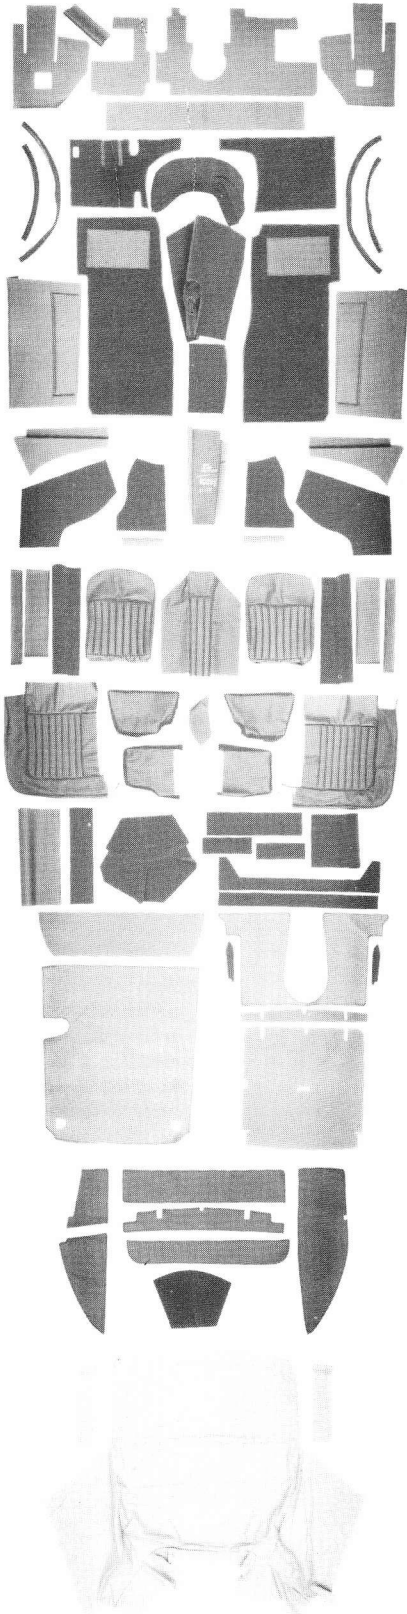

ORIGINAL SPECIFICATION JAGUAR INTERIORS

XK140 DROPHEAD COUPE, 1955-1957
INDIVIDUAL COMPONENTS

Total Deliveries: 2,740

PART NO.	DESCRIPTION	ILLUS. NO.	PART NO.	DESCRIPTION	ILLUS. NO.
CARPETS & UNDERFELTS			PANELS & MISCELLANEOUS TRIM		
020CAD	Carpet Set, 100% deep pile wool, leather heel pads, manual	C	0238	A-Post Panels, pr.	5
020CD	Carpet Set, 100% deep pile wool, Hardura heel pads, manual	C	02312	B-Post Panels, pr.	6
023C	Carpet Set, 100% deep pile wool, leather heel pads, automatic		0235	Door Panels, trimmed, including map pocket & panel clips	7
023CA	Carpet Set, 100% deep pile wool, Hardura heel pads, automatic		02311	Underdash Panels, (2 pieces trimmed in vinyl)	8
020CUD	Underfelt Kit, manual		02616	Dash Retrim Kit	9
023CAU	Underfelt Kit, automatic		02313	Wheel Arch Covers, inner & outer, prs.	10
CONNOLLY LEATHER SEAT COVERS & FOAM CUSHIONS			02314	Rear Bulkhead Trim Kit, includes rear parcel shelf, door & opening moquette (access to boot area), Hardura mat	11
0203A	Leather Front Seat Covers, with early centre console cover & moquette seat backs, specify left or right brake boot	1	02615	Door Opening Trim Kit, moquette covered "J" rubber for B-Post & sill plate, snap-on for A-Post	
0203C	Centre Console Cover, specify left or right brake boot, early	2	0234	Headliner Trim Kit, wool union cloth, includes upper rear bulkhead panel, (12) 0234A, fawn 0234B, grey 0234C, green	
0203B	Leather Front Seat Covers, with late centre console cover & moquette seat backs	1	0227	Headliner Pad	
0213C	Centre Console Cover, specify left or right brake boot, late	3	BOOT AREA		
0203FL	Front Seat Foam Cushions, cushion & squab, left		0202D	Boot Retrim Kit, includes Hardura mat, boot sides & back, moquette for petrol filler panel	13
0203FR	Front Seat Foam Cushions, cushion & squab, right		0201D	Boot Mat, Hardura	
0204	Leather Rear Seat* Covers, moquette sides *Late XK140 DHC may have XK150 front & rear seat pattern	4	02018	Boot Lid Panel, includes mount for boot light	14
0209	Centre Console Base, early		HOODS		
0219	Centre Console Base, late		SEE PAGE 73		
SEAT FRAME WOOD			HOOD FRAME WOOD		
0203-DFW	Wood Replacement Kit for seat frames, set per pair		SEE PAGE 75		
			RUBBER SEALS		
			SEE PAGES 61-62		
			MISCELLANEOUS		
			HFK	Connolly Leather Cleaning Kit	