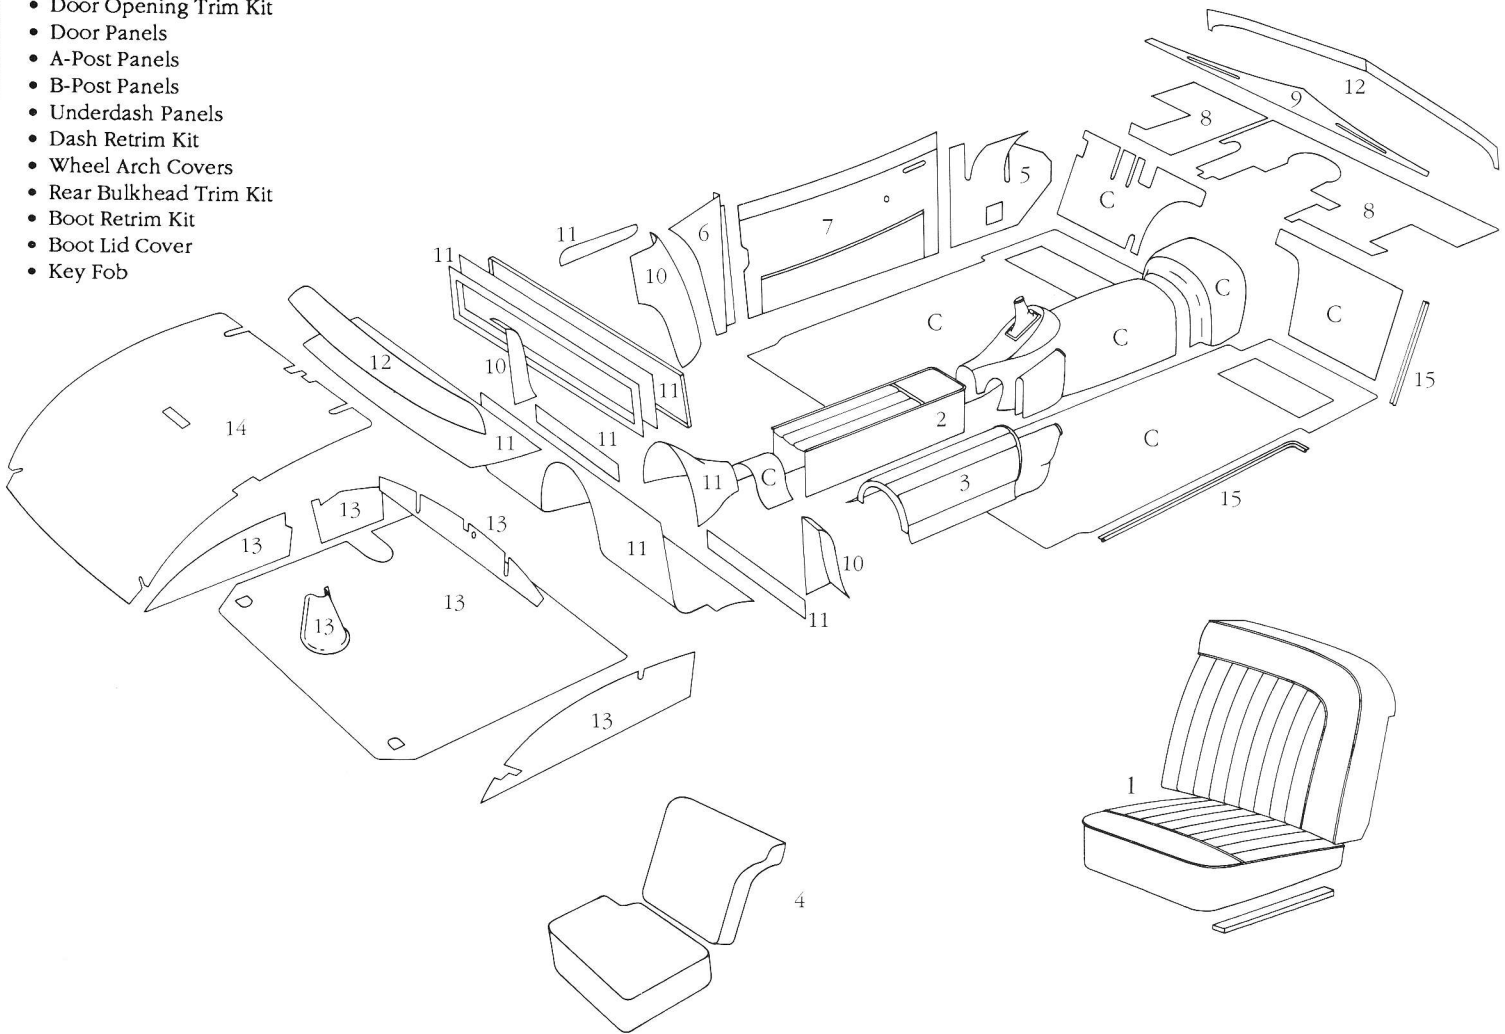

ORIGINAL SPECIFICATION JAGUAR INTERIORS

XK140 DROPHEAD COUPE, 1955-1957

INTERIOR KITS

K023B Standard Kit

Kit Includes:

- Carpet Set
- Underfelt Kit
- Connolly Leather Seat Covers, front & rear, includes centre console cover
- Centre Console Base
- Door Opening Trim Kit
- Door Panels
- A-Post Panels
- B-Post Panels
- Underdash Panels
- Dash Retrim Kit
- Wheel Arch Covers
- Rear Bulkhead Trim Kit
- Boot Retrim Kit
- Boot Lid Cover
- Key Fob

K023C Major Kit

Kit Includes:

- Standard Kit
- Seat Foam Cushions, cushion & squab
- Headliner Kit
- Headliner Pad
- Hood, (*Sun-Fast cloth*)

Back Seat
XK140 Series

Back Seat
late 1957 XK140 Series

The late 1957 XK140 Series had a production change to XK150 Series front and back seats