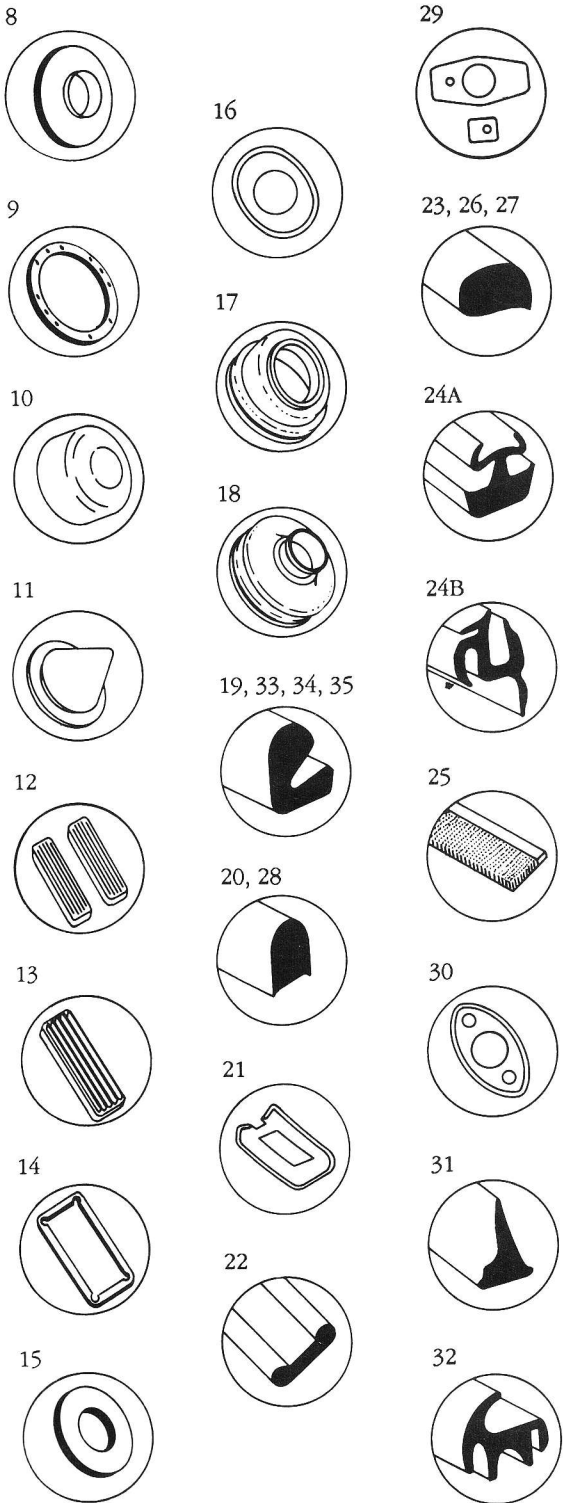

ORIGINAL SPECIFICATION JAGUAR INTERIORS

RUBBER SEALS

XK140 ROADSTER, DHC & FHC, 1955-1957

PART NO.	DESCRIPTION	PART NO.	DESCRIPTION	ILLUS. NO.	PART NO.	DESCRIPTION	ILLUS. NO.	PART NO.	DESCRIPTION	ILLUS. NO.
MAJOR KITS										
140R1	ROADSTER, all	C9926	Indicator Pad	8	BD2045/8	A-Post/Sill Seal	19	BD7960	Windscreen Seal	24A/B
140D2	DROPHEAD COUPE, all	C2659*	Dip Switch Boot	10	BD2159	Windscreen to Cowl	20	BD10303	Inner Window Wipe	25
140F3	FIXEDHEAD COUPE, all	3461	Headlamp Seal	9	BD3887	Windscreen Post Pad	21	BD11030/1	¼ Light Stand Pillar	31
		6671	Taillight Pad	3	BD4374	Top to Windscreen	22	BD10003	Inner ¼ Light Seal	32
		5315	Taillight Lens Seal	4	DROPHEAD COUPE					
		BD4616	Bonnet Buffer	11	BD4814/3	A-Post & Top to Windscreen	23	BD2012/6	Outer ¼ Light Seal	33
		792*	Clutch & Brake Pedal Pad, ea.	12	BD7960	Windscreen Seal	24A/B	BD2012/5	Cantrail Seal	34
		C3473*	Accelerator Pad	13	BD6027	Outer Window Wipe		BD2159/6	B-Post Seal	28
		BD5190	Wing Vent Seal	14	BD4814/4	Cantrail Seal	26	BD2045/8	A-Post Seal	19
		BD4354	Fuel Lid Seal	7	BD4814/5	Upper Head Pillar	27	BD2045/10	Sill Seal	35
		C5497	Window Washer Jet Pad	15	BD2159/6	B-Post Seal	28	BD9759	Rear Window Seal	36
		C5522/2	Wiper Bezel Pad	16	BD2045/8	Sill Seal	19	BD10613/1	Door Handle Pads, set of two per door, car set	29
		BD10331	Inner Rear Bumper Grommet	1	BD8065/1	Door Handle Pad, one per door, ea.	30			
		BD10330	Outer Rear Bumper Grommet	2						
		C8093*	Steering Column Grommet	17						
		C8166*	Brake & Clutch Dust Exc., ea.	18						
		BD9868	Override Seal, ea.	5						
		BD9345/2	Boot Lid Seal	6						
		BD9345/3	Lower Boot Lid Seal	6						

1

2

3

4

5¹

6

7

¹5 Eight locations, front and rear

*not included in major seal kits

ORIGINAL SPECIFICATION JAGUAR INTERIORS

RUBBER SEALS

XK140 ROADSTER, DHC & FHC, 1955-1957

¹⁵ Eight locations, front and rear