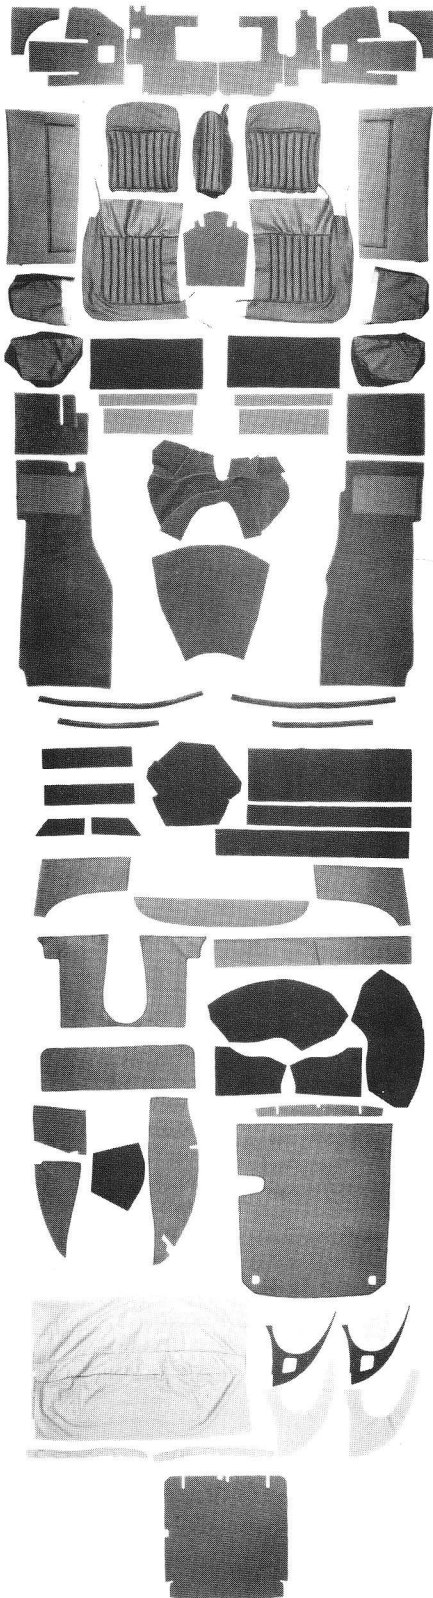

ORIGINAL SPECIFICATION JAGUAR INTERIORS

XK140 FIXEDHEAD COUPE, 1955-1957
INDIVIDUAL COMPONENTS

Total Deliveries: 2,797

PART NO.	DESCRIPTION	ILLUS. NO.	PART NO.	DESCRIPTION	ILLUS. NO.
CARPETS & UNDERFELTS			PANELS & MISCELLANEOUS TRIM		
026CA	Carpet Set, 100% deep pile wool, leather heel pads, automatic		0268	A-Post Panels, pr.	5
026CB	Carpet Set, 100% deep pile wool, leather heel pads, manual	C	02612	B-Post Panels, pr.	6
026CAU	Underfelt Kit, automatic		0265	Door Panels, trimmed, including map pocket & panel clips	7
026CUBU	Underfelt Kit, manual.		02611	Underdash Panels, (3 pieces trimmed in vinyl)	8
CONNOLLY LEATHER SEAT COVERS & FOAM CUSHIONS			02616	Dash Retrim Kit	9
0203A	Leather Front Seat Covers, with early centre console cover & moquette seat backs, specify left or right brake boot	1	02613	Wheel Arch Covers, inner & outer, pr.	10
0203C	Centre Console Cover, specify left or right brake boot, early	2	02614	Rear Bulkhead Trim Kit, includes rear parcel shelf, door & opening moquette (access to boot area), Hardura mat	11
0203B	Leather Front Seat Covers, with late centre console cover & moquette seat backs	1	02615	Door Opening Trim Kit, moquette covered "J" rubber for B-Post & sill plate, snap-on for A-Post	15
0213C	Centre Console Cover, specify left or right brake boot, late	3	0264	Headliner Trim Kit, wool union cloth with with C-Post pillars (12), ready to trim	
0203FL	Front Seat Foam Cushions, cushion & squab, left		0264A	fawn	
0203FR	Front Seat Foam Cushions, cushion & squab, right		0264B	grey	
0204	Leather Rear Seat Covers, moquette sides (late models may have XK150 pattern)	4	0264C	green	
0209	Centre Console Base, early		BOOT AREA		
0219	Centre Console Base, late		0262D	Boot Retrim Kit, includes Hardura mat, boot sides & back, moquette for petrol filler panel	13
SEAT FRAME WOOD			02018	Boot Lid Panel, includes mount for boot light	14
0203-DFW	Wood Replacement Kit for seat frames, set per pr.		0201F	Boot Mat, Hardura, interior colour	13A
			RUBBER SEALS		
			SEE PAGES 61-62		
			MISCELLANEOUS		
			HFK	Connolly Leather Cleaning Kit	