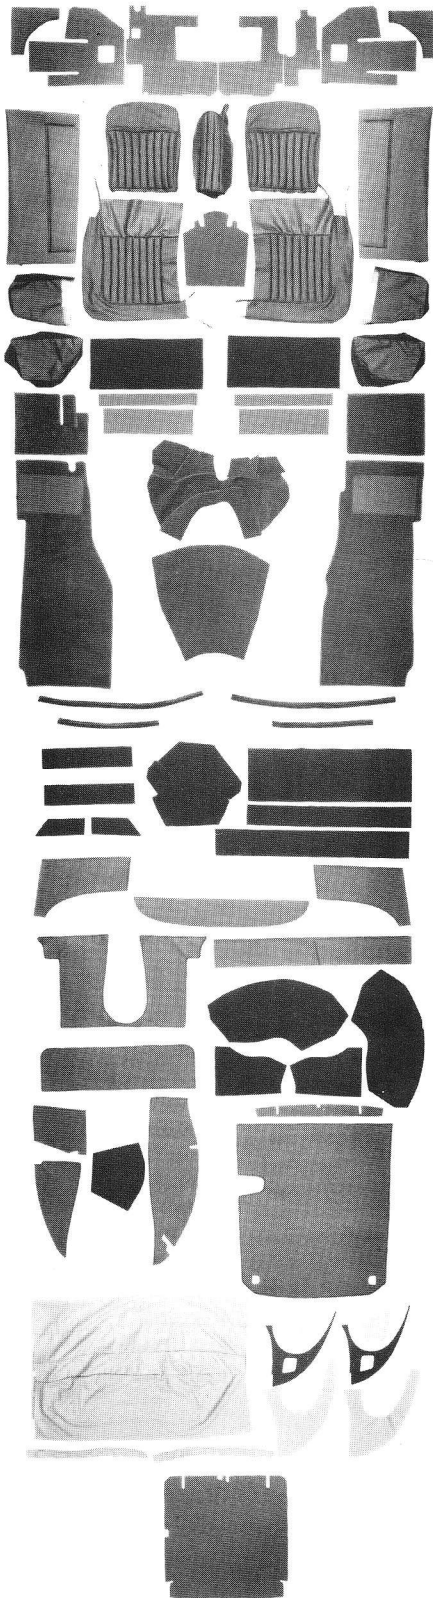

ORIGINAL SPECIFICATION JAGUAR INTERIORS

XK140 FIXEDHEAD COUPE, 1955-1957
INDIVIDUAL COMPONENTS

Total Deliveries: 2,797

PART NO.	DESCRIPTION	ILLUS. NO.	PART NO.	DESCRIPTION	ILLUS. NO.
CARPETS & UNDERFELTS			PANELS & MISCELLANEOUS TRIM		
026CA	Carpet Set, 100% deep pile wool, leather heel pads, automatic		0268	A-Post Panels, pr.	5
026CB	Carpet Set, 100% deep pile wool, leather heel pads, manual	C	02612	B-Post Panels, pr.	6
026CAU	Underfelt Kit, automatic		0265	Door Panels, trimmed, including map pocket & panel clips	7
026CUB	Underfelt Kit, manual.		02611	Underdash Panels, (3 pieces trimmed in vinyl)	8
CONNOLLY LEATHER SEAT COVERS & FOAM CUSHIONS			02616	Dash Retrim Kit	9
0203A	Leather Front Seat Covers, with early centre console cover & moquette seat backs, specify left or right brake boot	1	02613	Wheel Arch Covers, inner & outer, pr.	10
0203C	Centre Console Cover, specify left or right brake boot, early	2	02614	Rear Bulkhead Trim Kit, includes rear parcel shelf, door & opening moquette (access to boot area), Hardura mat	11
0203B	Leather Front Seat Covers, with late centre console cover & moquette seat backs	1	02615	Door Opening Trim Kit, moquette covered "J" rubber for B-Post & sill plate, snap-on for A-Post	15
0213C	Centre Console Cover, specify left or right brake boot, late	3	0264	Headliner Trim Kit, wool union cloth with with C-Post pillars (12), ready to trim	
0203FL	Front Seat Foam Cushions, cushion & squab, left		0264A	fawn	
0203FR	Front Seat Foam Cushions, cushion & squab, right		0264B	grey	
0204	Leather Rear Seat Covers, moquette sides (late models may have XK150 pattern)	4	0264C	green	
0209	Centre Console Base, early		BOOT AREA		
0219	Centre Console Base, late		0262D	Boot Retrim Kit, includes Hardura mat, boot sides & back, moquette for petrol filler panel	13
SEAT FRAME WOOD			02018	Boot Lid Panel, includes mount for boot light	14
0203-DFW	Wood Replacement Kit for seat frames, set per pr.		0201F	Boot Mat, Hardura, interior colour	13A
			RUBBER SEALS		
			SEE PAGES 61-62		
			MISCELLANEOUS		
			HFK	Connolly Leather Cleaning Kit	