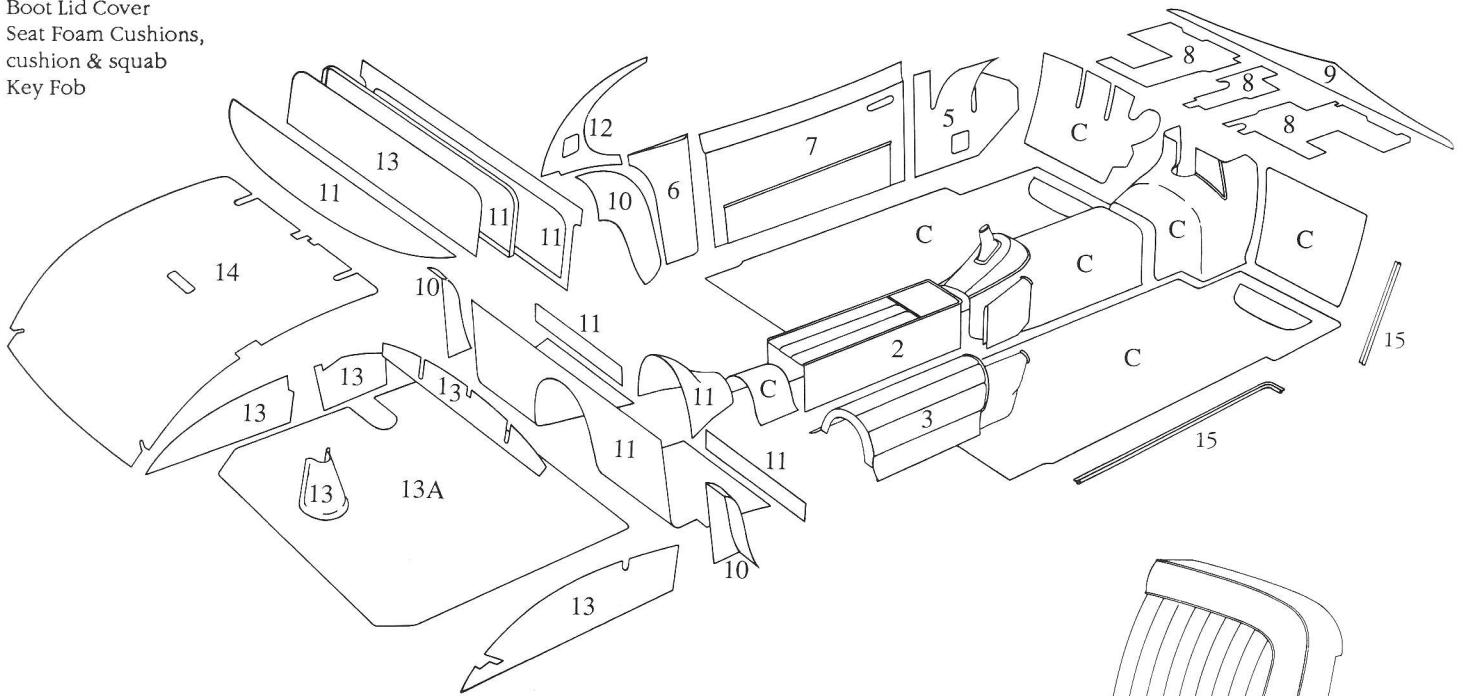

ORIGINAL SPECIFICATION JAGUAR INTERIORS

XK140 FIXEDHEAD COUPE, 1955-1957 INTERIOR KIT

K026B

Standard Kit

Kit Includes:

- Carpet Set
- Underfelt Kit
- Connolly Leather Seat Covers, front & rear, includes centre console cover
- Centre Console Base
- Door Opening Trim Kit
- Door Panels
- A-Post Panels
- B-Post Panels
- Underdash Panel
- Dash Retrim Kit
- Wheel Arch Covers
- Rear Bulkhead Trim Kit
- Headliner
- Boot Retrim Kit
- Boot Lid Cover
- Seat Foam Cushions, cushion & squab
- Key Fob

Back Seat
XK140 Series

Back Seat
late 1957 XK140 Series

The late 1957 XK140 Series had a production change to XK150 Series front and back seats