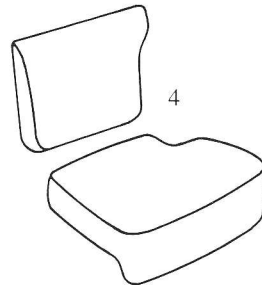

ORIGINAL SPECIFICATION JAGUAR INTERIORS

XK140 FIXEDHEAD COUPE, 1955-1957 INTERIOR KIT

K026B

Standard Kit

Kit Includes:

- Carpet Set
- Underfelt Kit
- Connolly Leather Seat Covers, front & rear, includes centre console cover
- Centre Console Base
- Door Opening Trim Kit
- Door Panels
- A-Post Panels
- B-Post Panels
- Underdash Panel
- Dash Retrim Kit
- Wheel Arch Covers
- Rear Bulkhead Trim Kit
- Headliner
- Boot Retrim Kit
- Boot Lid Cover
- Seat Foam Cushions, cushion & squab
- Key Fob

Back Seat
XK140 Series

Back Seat
late 1957 XK140 Series

The late 1957 XK140 Series had a production change to XK150 Series front and back seats