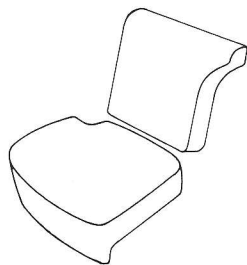

ORIGINAL SPECIFICATION JAGUAR INTERIORS

XK140 FIXEDHEAD COUPE, 1955-1957 INTERIOR KIT

K026B

Standard Kit

Kit Includes:

- Carpet Set
- Underfelt Kit
- Connolly Leather Seat Covers, front & rear, includes centre console cover
- Centre Console Base
- Door Opening Trim Kit
- Door Panels
- A-Post Panels
- B-Post Panels
- Underdash Panel
- Dash Retrim Kit
- Wheel Arch Covers
- Rear Bulkhead Trim Kit
- Headliner
- Boot Retrim Kit
- Boot Lid Cover
- Seat Foam Cushions, cushion & squab
- Key Fob

Back Seat
XK140 Series

Back Seat
late 1957 XK140 Series

The late 1957 XK140 Series had a production change to XK150 Series front and back seats