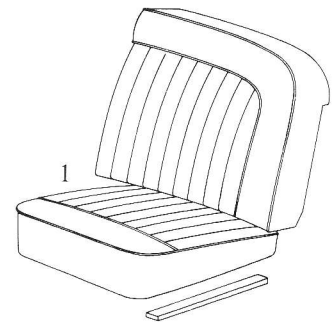

ORIGINAL SPECIFICATION JAGUAR INTERIORS

XK140 FIXEDHEAD COUPE, 1955-1957 INTERIOR KIT

K026B

Standard Kit

Kit Includes:

- Carpet Set
- Underfelt Kit
- Connolly Leather Seat Covers, front & rear, includes centre console cover
- Centre Console Base
- Door Opening Trim Kit
- Door Panels
- A-Post Panels
- B-Post Panels
- Underdash Panel
- Dash Retrim Kit
- Wheel Arch Covers
- Rear Bulkhead Trim Kit
- Headliner
- Boot Retrim Kit
- Boot Lid Cover
- Seat Foam Cushions, cushion & squab
- Key Fob

Back Seat
XK140 Series

Back Seat
late 1957 XK140 Series

The late 1957 XK140 Series had a production change to XK150 Series front and back seats