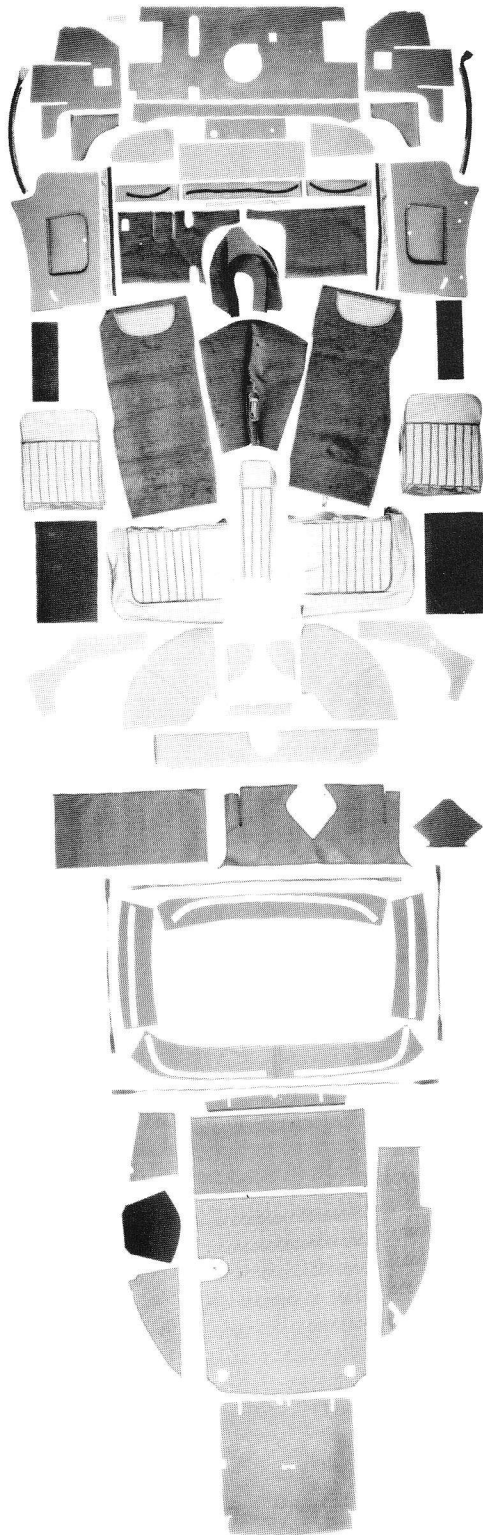

ORIGINAL SPECIFICATION JAGUAR INTERIORS

XK140 ROADSTER, 1955-1957
INDIVIDUAL COMPONENTS

Total Deliveries: 3,347

PART NO.	DESCRIPTION	ILLUS. NO.	PART NO.	DESCRIPTION	ILLUS. NO.
CARPETS & UNDERFELTS					
020CR	55 Carpet Set, 100% deep pile wool, Hardura heel pads & leather gear lever boot	C	02011A	Below Instruments Panel, rear, vinyl, (small)	8
020CAR	56-57 Carpet Set, 100% deep pile wool, leather heel pads & leather gear lever boot	C	02011B	Below Instruments Panel, forward, vinyl, (large)	9
020CUR	Underfelt Kit		02013	Wheel Arch Covers, vinyl, pr.	14
CONNOLLY LEATHER SEAT COVERS & FOAM CUSHIONS					
0203A	Leather Front Seat Covers, specify left or right brake boot (includes centre console cover & moquette seat backs) Fitted on chassis No. 810001 to 811256	1-1A	02014	Rear Bulkhead Covers, Hardura	13
0203C	Centre Console Cover, specify left or right brake boot, early	1A	02015	Door Opening Trim Set, moquette	12
0203B	Leather Front Seat Covers with later centre console cover, specify left or right brake boot Fitted on chassis No. 811257 - ON	1-1B	02016	Dash Retrim Kit, (includes leather for centre, left & right of instrument panel, & beading)	10
0213C	Centre Console Cover, specify left or right brake boot, late	1B	0209	Centre Console Base	
0203FL	Seat Foam Cushions, cushion & squab, left		0219	Centre Console Base, late	
0203FR	Seat Foam Cushions, cushion & squab, right		BOOT AREA		
SEAT FRAME WOOD					
SEE PAGE 77					
0203RW	Wood Replacement Kit for seat frames, set per pr.		0201R	Boot Mat, Hardura	15
PANELS & MISCELLANEOUS TRIM					
020D	Cockpit Coaming (D-Roll) Retrim Kit, leather, beading & mounting wood, (D-roll rubber not included)	11	0202R	Boot Retrim Kit, (Hardura mat, sides & boot back, moquette for petrol panel cover, aluminium trim panel)	15 & 16
02075	Cockpit Coaming Wood Set		02018	Boot Lid Cover, includes mount for boot light	17
0208	A-Post Panels, pr.	4	HOODS & TONNEAUS		
0205	Door Panels, (trimmed, including flap, tenax fastener), pr.	5	SEE PAGE 72		
02012	B-Post Panels, pr.	6	HOOD FRAME WOOD		
0207	Door Pulls, leather, pr.		SEE PAGE 75		
02010	Above Instruments Panel	7	RUBBER SEALS		
SEE PAGES 61-62					
MISCELLANEOUS					
HFK	Connolly Leather Cleaning Kit				