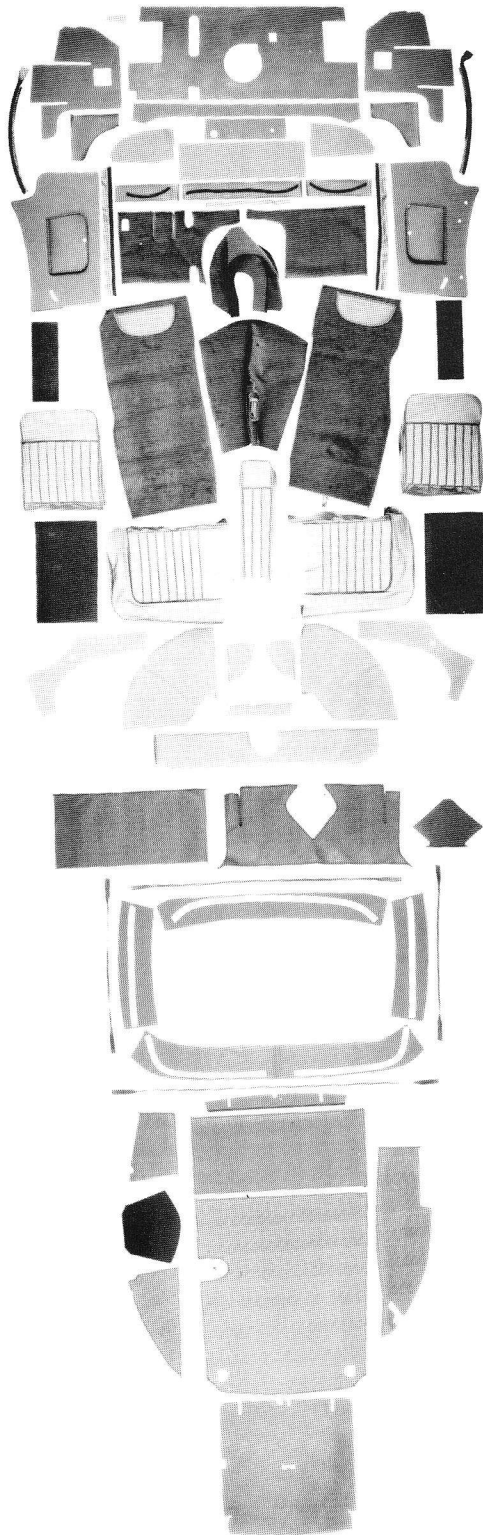

ORIGINAL SPECIFICATION JAGUAR INTERIORS

XK140 ROADSTER, 1955-1957
INDIVIDUAL COMPONENTS

Total Deliveries: 3,347

PART NO.	DESCRIPTION	ILLUS. NO.	PART NO.	DESCRIPTION	ILLUS. NO.
CARPETS & UNDERFELTS					
020CR	55 Carpet Set, 100% deep pile wool, Hardura heel pads & leather gear lever boot	C	02011A	Below Instruments Panel, rear, vinyl, (small)	8
020CAR	56-57 Carpet Set, 100% deep pile wool, leather heel pads & leather gear lever boot	C	02011B	Below Instruments Panel, forward, vinyl, (large)	9
020CUR	Underfelt Kit		02013	Wheel Arch Covers, vinyl, pr.	14
CONNOLLY LEATHER SEAT COVERS & FOAM CUSHIONS					
0203A	Leather Front Seat Covers, specify left or right brake boot (includes centre console cover & moquette seat backs) Fitted on chassis No. 810001 to 811256	1-1A	02014	Rear Bulkhead Covers, Hardura	13
0203C	Centre Console Cover, specify left or right brake boot, early	1A	02015	Door Opening Trim Set, moquette	12
0203B	Leather Front Seat Covers with later centre console cover, specify left or right brake boot Fitted on chassis No. 811257 - ON	1-1B	02016	Dash Retrim Kit, (includes leather for centre, left & right of instrument panel, & beading)	10
0213C	Centre Console Cover, specify left or right brake boot, late	1B	0209	Centre Console Base	
0203FL	Seat Foam Cushions, cushion & squab, left		0219	Centre Console Base, late	
0203FR	Seat Foam Cushions, cushion & squab, right		BOOT AREA		
SEAT FRAME WOOD					
0203RW	Wood Replacement Kit for seat frames, set per pr.		0201R	Boot Mat, Hardura	15
PANELS & MISCELLANEOUS TRIM					
020D	Cockpit Coaming (D-Roll) Retrim Kit, leather, beading & mounting wood, (D-roll rubber not included)	11	0202R	Boot Retrim Kit, (Hardura mat, sides & boot back, moquette for petrol panel cover, aluminium trim panel)	15 & 16
02075	Cockpit Coaming Wood Set		02018	Boot Lid Cover, includes mount for boot light	17
0208	A-Post Panels, pr.	4	HOODS & TONNEAUS		
0205	Door Panels, (trimmed, including flap, tenax fastener), pr.	5	SEE PAGE 72		
02012	B-Post Panels, pr.	6	HOOD FRAME WOOD		
0207	Door Pulls, leather, pr.		SEE PAGE 75		
02010	Above Instruments Panel	7	RUBBER SEALS		
MISCELLANEOUS					
HFK	Connolly Leather Cleaning Kit		SEE PAGES 61-62		