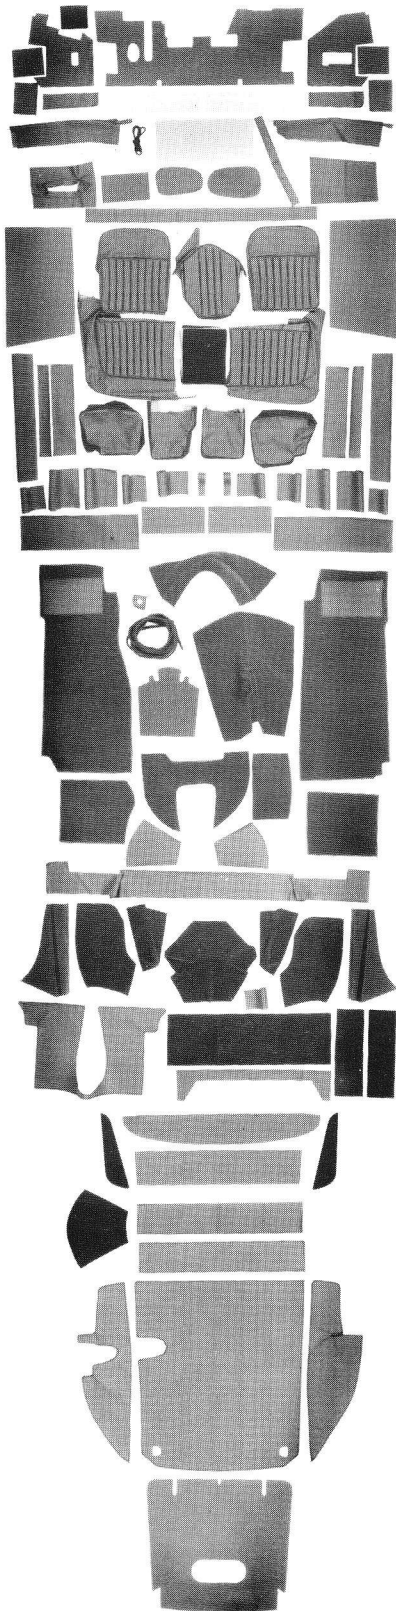

ORIGINAL SPECIFICATION JAGUAR INTERIORS

XK150 DROPHEAD COUPE, 1958-1961
INDIVIDUAL COMPONENTS

Total Deliveries: 2,682
 only 89 3.8S versions were made

PART NO.	DESCRIPTION	ILLUS. NO.	PART NO.	DESCRIPTION	ILLUS. NO.
CARPETS & UNDERFELTS					
024CAD	Carpet Set, 100% deep pile wool, leather heel pads, automatic		02413	Wheel Arch Covers, 11 moquette, pr.	11
024CBD	Carpet Set, 100% deep pile wool, leather heel pads, manual	C	02414	Rear Bulkhead Kit, moquette & Hardura, 59-on	10
024CUDA	Underfelt Kit, automatic		02414B	Rear Bulkhead Kit, moquette & Hardura, 58 only	9
024CUSB	Underfelt Kit, manual		02116	Dash Retrim Kit, leather, instrument panel is grey leather; surrounding panels colour of interior, 59-on	8
CONNOLLY LEATHER SEAT COVERS & FOAM CUSHIONS					
0213A	Leather Front Seat Covers, with centre console cover, moquette for seat backs, <i>specify left or right brake boot</i>	1	02116B	Dash Retrim Kit, leather, instrument panel is grey leather; surrounding panels colour of interior, 58 only	8
0213C	Centre Console Cover, <i>specify left or right brake boot</i>	3	1031	Snap-on, (22 ft. req.)	
0219	Centre Console Base		0247	Hood Pad	
0213FL	Front Seat Foam Cushions, cushion & squab, left		0248	Headliner, wool union cloth	
0213FR	Front Seat Foam Cushions, cushion & squab, right		0248A	fawn	
0214A	Leather Rear Seat Covers, moquette sides	2	0248B	grey	
SEAT FRAME WOOD					
SEE PAGE 78					
0213DFW	Wood Replacement Kit for seat frames, set per pr.		0248C	green	
PANELS & MISCELLANEOUS TRIM					
0245	Door Panel Kit, trimmed centre & lower door panels, inner window wipes, vinyl for both side & upper panels, and door pocket, 58 model has ashtray, 59-on does not.	6	BD13965	Ramsey Sponge Door Seal, (11 ft. req.)	
0279	A-Post Panels, 58, pr.	4	0245DFP	Door Pockets, ready for installation. pr.	
0218B	A-Post Panels, 59-on, pr.	5	0245DFP, unflocked		
02410	Windscreen Surround Kit	16	0245DFPBLK	black flock	
02411	Underdash Panel, 59-on	18	0245DFPGRN	green flock	
02711	Underdash Panel, 58 only	17	0245DFPTAN	tan flock	
02412	B-Post Panels, pr.	7	BOOT AREA		
SEAT FRAME WOOD					
SEE PAGE 78					
PANELS & MISCELLANEOUS TRIM					
0241D	Boot Mat, Hardura		HOODS, HOOD ENVELOPES		
0242D	Boot Retrim Kit	13	SEE PAGE 73		
02418	Boot Lid Panel, colour of interior, 59-on	15	HOOD FRAME WOOD		
02118	Boot Lid Panel, colour of interior, 58 only	14	SEE PAGE 76		
RUBBER SEALS					
SEE PAGES 63-64					
MISCELLANEOUS					
HFK	Connolly Leather Cleaning Kit				