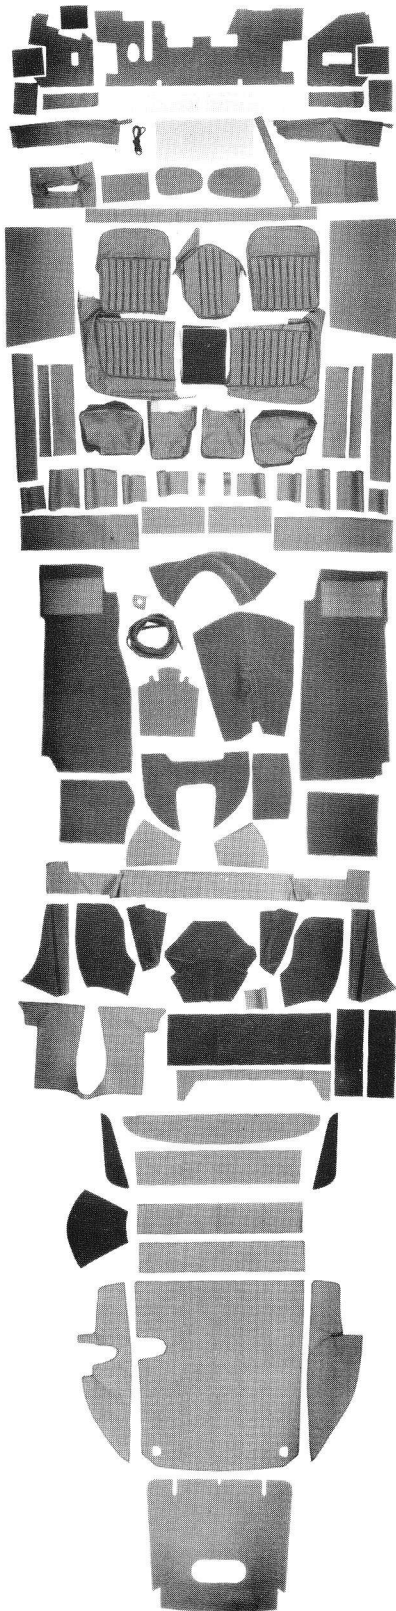

ORIGINAL SPECIFICATION JAGUAR INTERIORS

XK150 DROPHEAD COUPE, 1958-1961 INDIVIDUAL COMPONENTS

Total Deliveries: 2,682
only 89 3.8S versions were made

PART NO.	DESCRIPTION	ILLUS. NO.	PART NO.	DESCRIPTION	ILLUS. NO.
CARPETS & UNDERFELTS					
024CAD	Carpet Set, 100% deep pile wool, leather heel pads, automatic		02413	Wheel Arch Covers, 11 moquette, pr.	11
024CBD	Carpet Set, 100% deep pile wool, leather heel pads, manual	C	02414	Rear Bulkhead Kit, moquette & Hardura, 59-on	10
024CUDA	Underfelt Kit, automatic		02414B	Rear Bulkhead Kit, moquette & Hardura, 58 only	9
024CUSB	Underfelt Kit, manual		02116	Dash Retrim Kit, leather, instrument panel is grey leather; surrounding panels colour of interior, 59-on	8
CONNOLLY LEATHER SEAT COVERS & FOAM CUSHIONS					
0213A	Leather Front Seat Covers, with centre console cover, moquette for seat backs, <i>specify left or right brake boot</i>	1	02116B	Dash Retrim Kit, leather, instrument panel is grey leather; surrounding panels colour of interior, 58 only	8
0213C	Centre Console Cover, <i>specify left or right brake boot</i>	3	1031	Snap-on, (22 ft. req.)	
0219	Centre Console Base		0247	Hood Pad	
0213FL	Front Seat Foam Cushions, cushion & squab, left		0248	Headliner, wool union cloth	
0213FR	Front Seat Foam Cushions, cushion & squab, right		0248A	fawn	
0214A	Leather Rear Seat Covers, moquette sides	2	0248B	grey	
SEAT FRAME WOOD					
SEE PAGE 78					
0213DFW	Wood Replacement Kit for seat frames, set per pr.		0248C	green	
PANELS & MISCELLANEOUS TRIM					
0245	Door Panel Kit, trimmed centre & lower door panels, inner window wipes, vinyl for both side & upper panels, and door pocket, 58 model has ashtray, 59-on does not.	6	BD13965	Ramsey Sponge Door Seal, (11 ft. req.)	
0279	A-Post Panels, 58, pr.	4	0245DFP	Door Pockets, ready for installation. pr.	
0218B	A-Post Panels, 59-on, pr.	5	0245DFP, unflocked		
02410	Windscreen Surround Kit	16	0245DFPBLK	black flock	
02411	Underdash Panel, 59-on	18	0245DFPGRN	green flock	
02711	Underdash Panel, 58 only	17	0245DFPTAN	tan flock	
02412	B-Post Panels, pr.	7	BOOT AREA		
SEAT FRAME WOOD					
SEE PAGE 78					
PANELS & MISCELLANEOUS TRIM					
0241D	Boot Mat, Hardura		0241D	Boot Mat, Hardura	
0242D	Boot Retrim Kit	13	0242D	Boot Retrim Kit	13
02418	Boot Lid Panel, colour of interior, 59-on	15		Hardura, colour of interior	
02118	Boot Lid Panel, colour of interior, 58 only	14		Boot Lid Panel, colour of interior, 59-on	15
HOODS, HOOD ENVELOPES					
SEE PAGE 73					
HOOD FRAME WOOD					
SEE PAGE 76					
RUBBER SEALS					
SEE PAGES 63-64					
MISCELLANEOUS					
HFK	Connolly Leather Cleaning Kit				