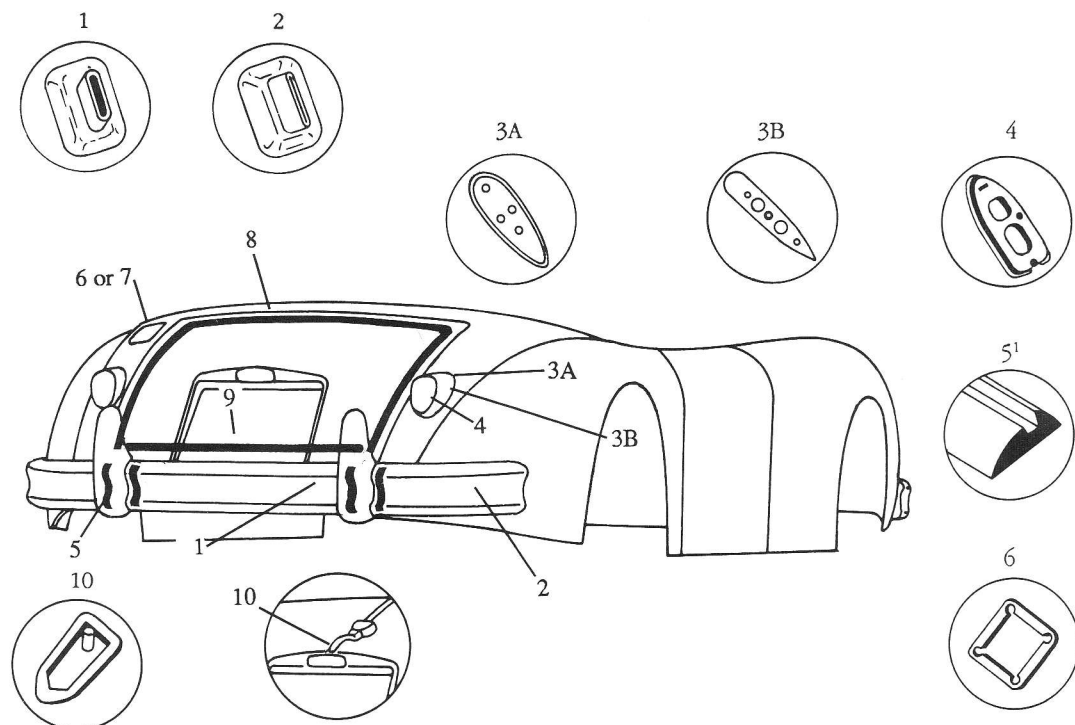

XK150 SERIES • ALL

C9926	Indicator Pad	11
C2659*	Dip Switch Boot	12
3461	Headlamp Gasket	13
BD4616	Bonnet Buffer	14
C9934*	Clutch & Brake Pedal Pad, ea.	15
C5497	Windscreen Washer Jet Pad	16
BD10331	Inner Rear Bumper Grommet	1
BD10330	Outer Rear Bumper Grommet	2
BD9868	Override Seal	5
C8297	Driving Light Pad	
BD10613/1	Door Handle Pads, set of two per door, car set	19
C5522/2	Windscreen Wiper Bezel Pad	20
BD13130	Windscreen Seal Insert	21
BD13129	Windscreen Seal	22
BD2159/6	B-Post Seal	23
BD2045/10	Sill Seal	24
BD17187/1	Boot Lid Seal	8
BD14100/2	Lower Boot Lid Seal	9
BD10303	Inner Window Wipe	25
BD14893	Boot Handle Grommet	10

¹Two each in four locations

*not included in major seal kits
¹two each in four locations

4301 N. Old State Road 3, Muncie, In 47303-8931, United States of America
Tel: 765-288-6613 Toll Free: 1-800-338-8034 Fax: 765-213-4350 www.osji.com