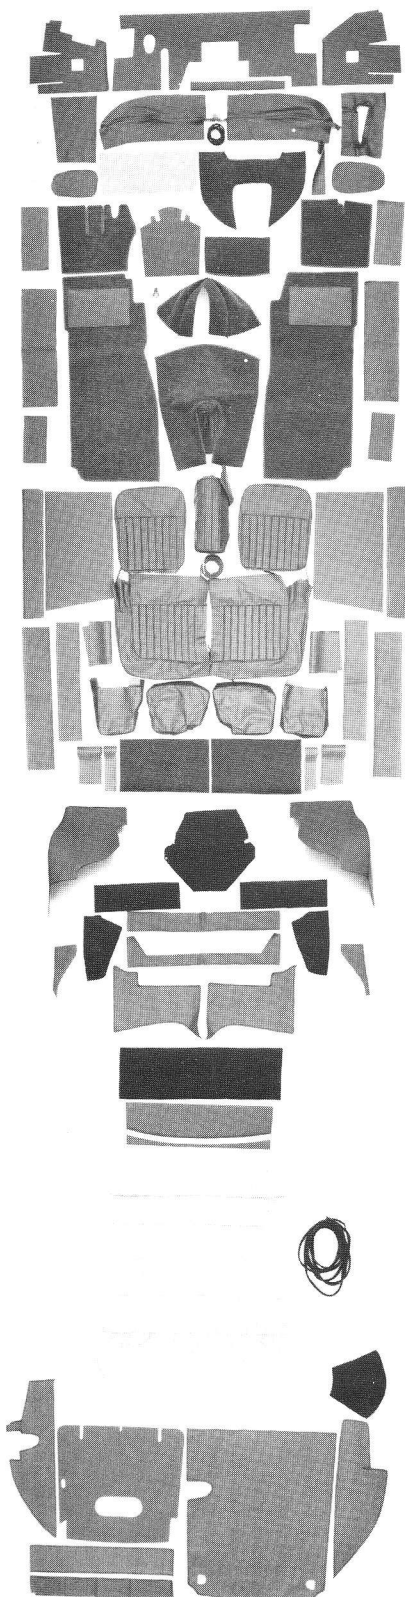

ORIGINAL SPECIFICATION JAGUAR INTERIORS

XK150 FIXEDHEAD COUPE, 1958-1961 INDIVIDUAL COMPONENTS

Total Deliveries: 4,450
only 150 3.8S versions were made

PART NO.	DESCRIPTION	ILLUS. NO.	PART NO.	DESCRIPTION	ILLUS. NO.
----------	-------------	------------	----------	-------------	------------

CARPETS & UNDERFELTS

- 021CAF Carpet Set, 100% deep pile wool, leather heel pads, automatic
- 021CBF Carpet Set, 100% deep pile wool, leather heel pads, manual
- 021CUF Underfelt Kit

- 02714B Rear Bulkhead Retrim Kit, parcel shelf vinyl covered, with mounting clips. Light panel (12) comes with headliner kit. Moquette/Hardura mat included. 59-on
- 0278 Headliner Retrim Kit, wool union cloth, includes rear bulkhead light panel, (11), 58 only

CONNOLLY LEATHER SEAT COVERS & FOAM CUSHIONS

- 0213A Leather Front Seat Covers, with centre console cover, moquette for seat back, *specify left or right brake boot*
- 0213C Centre Console Cover, *specify left or right brake boot*
- 0219 Centre Console Base
- 0214A Leather Rear Seat Covers, moquette sides
- 0213FL Front Seat Foam Cushions, cushion & squab, left
- 0213FR Front Seat Foam Cushions, cushion & squab, right