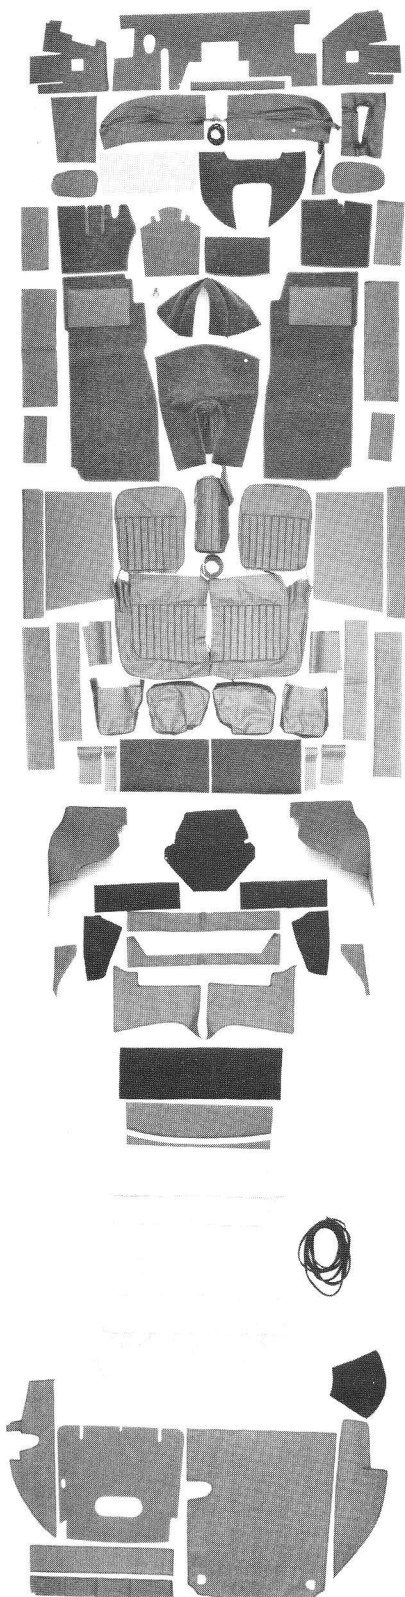

ORIGINAL SPECIFICATION JAGUAR INTERIORS

XK150 FIXEDHEAD COUPE, 1958-1961 INDIVIDUAL COMPONENTS

Total Deliveries: 4,450
only 150 3.8S versions were made

PART NO.	DESCRIPTION	ILLUS. NO.	PART NO.	DESCRIPTION	ILLUS. NO.
----------	-------------	------------	----------	-------------	------------

- 0213A Leather Front Seat Covers, with centre console cover, moquette for seat back, *specify left or right brake boot*
- 0213C Centre Console Cover, *specify left or right brake boot*
- 0219 Centre Console Base
- 0214A Leather Rear Seat Covers, moquette sides
- 0213FL Front Seat Foam Cushions, cushion & squab, left
- 0213FR Front Seat Foam Cushions, cushion & squab, right

SEAT FRAME WOOD

- SEE PAGE 78
- 0213-DFW Wood Replacement Kit for seat frames, set per pr.

PANELS & MISCELLANEOUS TRIM

- 0279 A-Post Panels, vinyl covered, 58 only, pr. 4
- 0218B A-Post Panels, vinyl covered, 59-on, pr. 5
- 0245 Door Panels, (*less chrome*), vinyl covered fibreboard, includes mounting clips, pr. 6
- 1031 Snap-on, (*26.5 ft. req.*)
- BD13965 Ramsey Sponge, (*13' req.*)
- 0276 B-Post Panels/Wheel Arch Covers, vinyl covered, pr. 7
- 0277 Side Casings, vinyl covered, pr. 8
- 02714 Rear Bulkhead Retrim Kit, vinyl covered parcel shelf, with mounting clips. Light panel (11) comes with headliner kit. Moquette/Hardura mat included, 58 only 9