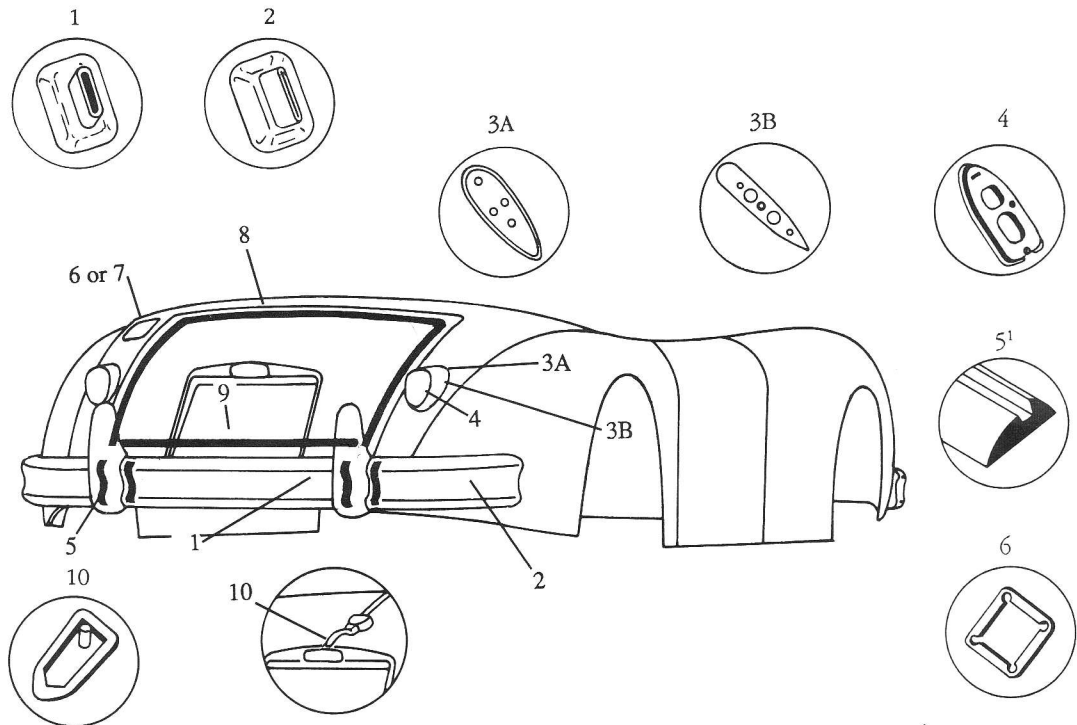

XK150 SERIES • ALL

C9926	Indicator Pad	11
C2659*	Dip Switch Boot	12
3461	Headlamp Gasket	13
BD4616	Bonnet Buffer	14
C9934*	Clutch & Brake Pedal Pad, ea.	15
C5497	Windscreen Washer Jet Pad	16
BD10331	Inner Rear Bumper Grommet	1
BD10330	Outer Rear Bumper Grommet	2
BD9868	Override Seal	5
C8297	Driving Light Pad	
BD10613/1	Door Handle Pads, set of two per door, car set	19
C5522/2	Windscreen Wiper Bezel Pad	20
BD13130	Windscreen Seal Insert	21
BD13129	Windscreen Seal	22
BD2159/6	B-Post Seal	23
BD2045/10	Sill Seal	24
BD17187/1	Boot Lid Seal	8
BD14100/2	Lower Boot Lid Seal	9
BD10303	Inner Window Wipe	25
BD14893	Boot Handle Grommet	10

¹Two each in four locations

*not included in major seal kits
¹two each in four locations

4301 N. Old State Road 3, Muncie, In 47303-8931, United States of America
Tel: 765-288-6613 Toll Free: 1-800-338-8034 Fax: 765-213-4350 www.osji.com