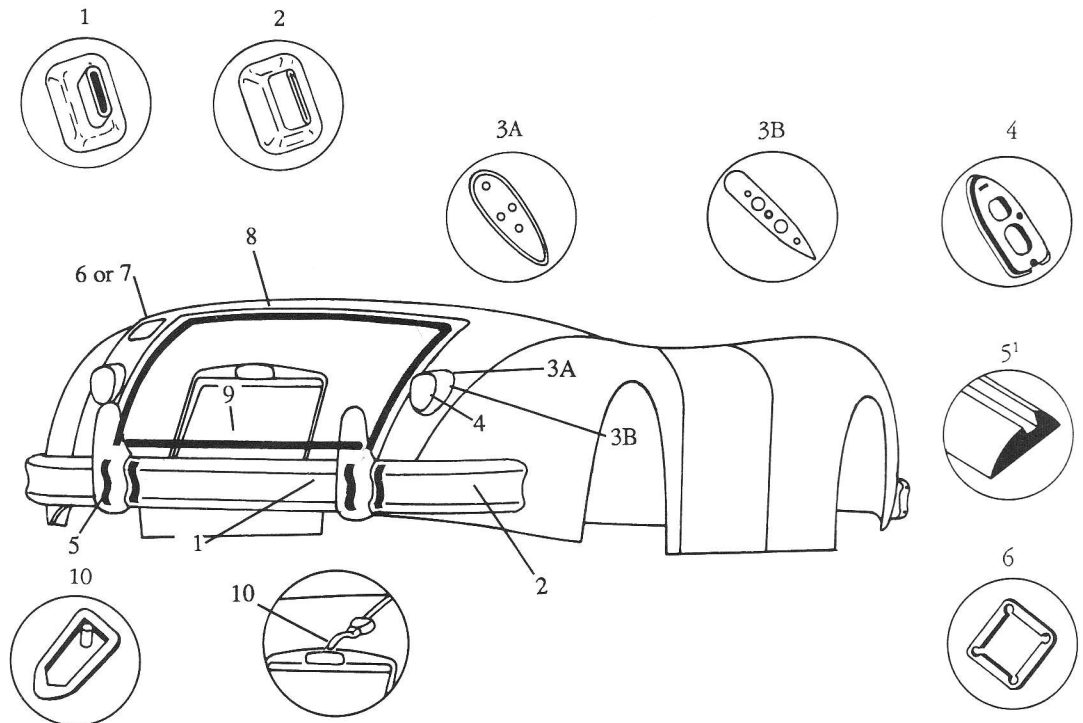

XK150 SERIES • ALL

C9926	Indicator Pad	11
C2659*	Dip Switch Boot	12
3461	Headlamp Gasket	13
BD4616	Bonnet Buffer	14
C9934*	Clutch & Brake Pedal Pad, ea.	15
C5497	Windscreen Washer Jet Pad	16
BD10331	Inner Rear Bumper Grommet	1
BD10330	Outer Rear Bumper Grommet	2
BD9868	Override Seal	5
C8297	Driving Light Pad	
BD10613/1	Door Handle Pads, set of two per door, car set	19
C5522/2	Windscreen Wiper Bezel Pad	20
BD13130	Windscreen Seal Insert	21
BD13129	Windscreen Seal	22
BD2159/6	B-Post Seal	23
BD2045/10	Sill Seal	24
BD17187/1	Boot Lid Seal	8
BD14100/2	Lower Boot Lid Seal	9
BD10303	Inner Window Wipe	25
BD14893	Boot Handle Grommet	10

¹Two each in four locations

*not included in major seal kits
¹two each in four locations